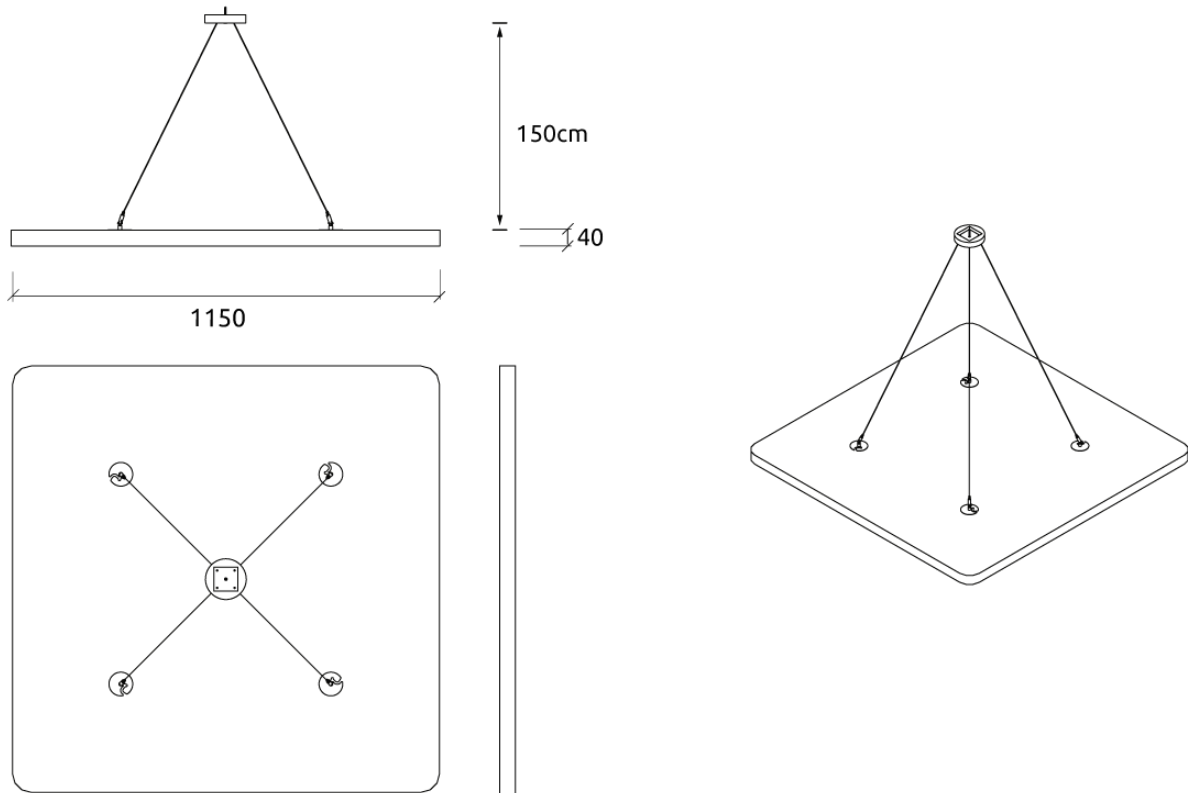

#### PRODUCT COMPOSITION:

- Myriad Print Double SQR - Cloud - Textures
- Print Finishes
- Sound PET acoustic core - Euro Class B

Dimensions:  
- 1150x1150x40mm

Installation:  
- Multiple Point Fixing System (Cloud MP)  
- Single Point Fixing System (Cloud SP)

# Dimensions

### Dimensions

FR - PP | 1150x1150x40mm

### Box

Quantity per box: 4

Dimensions: 1235x1235x180mm

Volume: 0.275m<sup>3</sup>

Weight: 12.8Kg