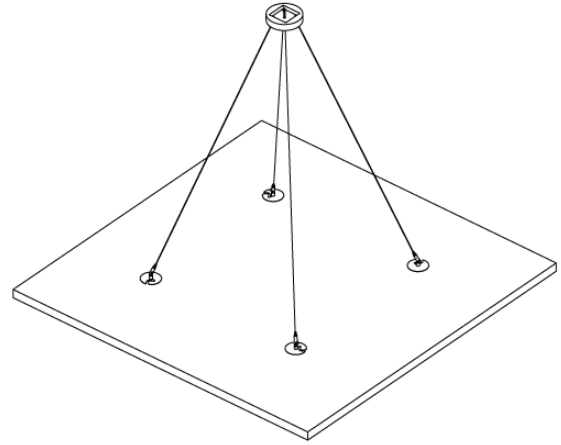

### PRODUCT COMPOSITION:

- Aura Print Double SQR - Cloud - Textures
- Print Finishes
- Sound PET acoustic core - Euro Class B

Range Dimensions:  
- 1150x1150x40mm

Installation:  
- Multiple Point Fixing System (Cloud MP)  
- Single Point Fixing System (Cloud SP)

Ceiling suspension kit included

The PET core is a material made entirely from recycled PET plastic, that undergoes an environmentally-friendly transformation process into the non-woven acoustic core we use in this panel. To keep this process as efficient as possible, the thickness of the product may vary slightly (±3mm).

# Dimensions

### Dimensions

FR - PP | 1150x1150x40mm