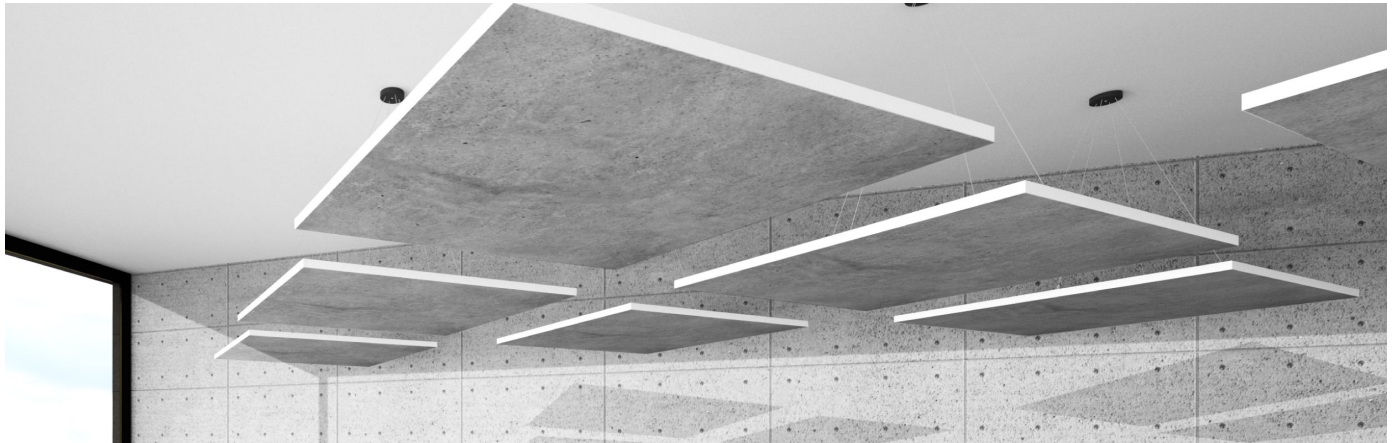

# Aura Print Double SQR - Cloud SP | Textures Range

Aura Cloud is a lightweight acoustic panel with impressive performance. Available in both single or multiple-point fully adjustable hanging systems, giving you effortless and fast installation.

This cloud is a perfect choice for large open environments that need broadband reverberation time control. Aura Cloud is available in our standard fabric finishes and also in a wide pallet of printed textures that make it a versatile solution, adaptable to any context.

Ceiling suspension kit included

The PET core is a material made entirely from recycled PET plastic, that undergoes an environmentally-friendly transformation process into the non-woven acoustic core we use in this panel. To keep this process as efficient as possible, the thickness of the product may vary slightly (±3mm).