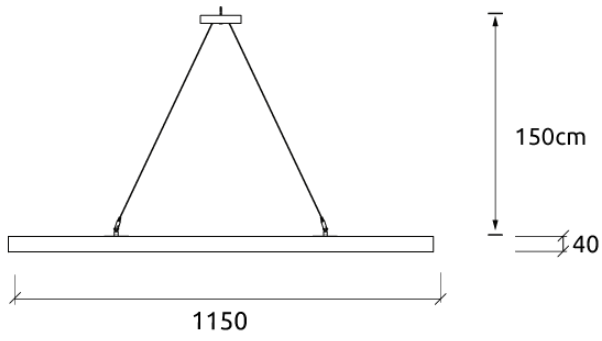

### PRODUCT COMPOSITION:

- Aura Print Double SQR - Cloud - Textures
- Print Finishes
- Sound PET acoustic core - Euro Class B

Range Dimensions:  
- 1150x1150x40mm

Installation:  
- Multiple Point Fixing System (Cloud MP)  
- Single Point Fixing System (Cloud SP)

# Dimensions

### Dimensions

FR - PP | 1150x1150x40mm

### Box

Quantity per box: 4

Dimensions: 1235x1235x180mm

Volume: 0.275m<sup>3</sup>

Weight: 12.8Kg