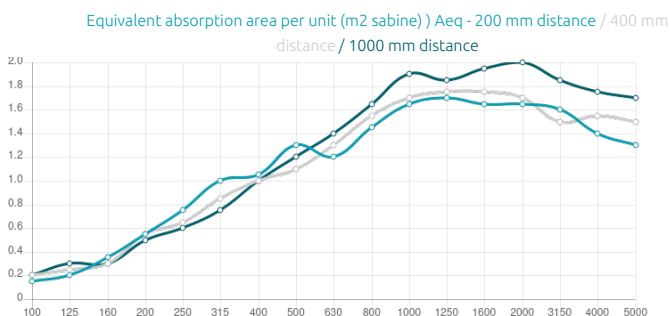

Performance

Recycled PET absorption - Class 1 product according to the OEKO-TEX® Standard 100.

This product is available in the following Fire Rate:
FR | Fire Rated

PRODUCT COMPOSITION:

- Aura Print Double SQR - Cloud - Textures
- Print Finishes
- Sound PET acoustic core - Euro Class B

Range Dimensions:
- 1150x1150x40mm

Installation:
- Multiple Point Fixing System (Cloud MP)
- Single Point Fixing System (Cloud SP)

Ceiling suspension kit included

The PET core is a material made entirely from recycled PET plastic, that undergoes an environmentally-friendly transformation process into the non-woven acoustic core we use in this panel. To keep this process as efficient as possible, the thickness of the product may vary slightly (±3mm).