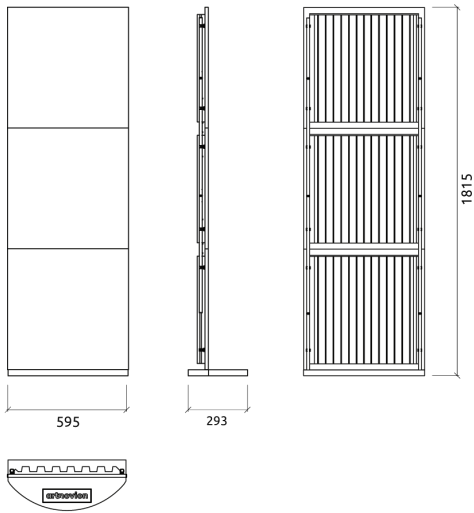

Performance

Technical Information

Features

Dimensions:

FG - SF | 595x252x1813mm | 6.0 Kg

Product finishes

(FG - SF) Suede Fabric Finishes

FG | (TM201) Grigio