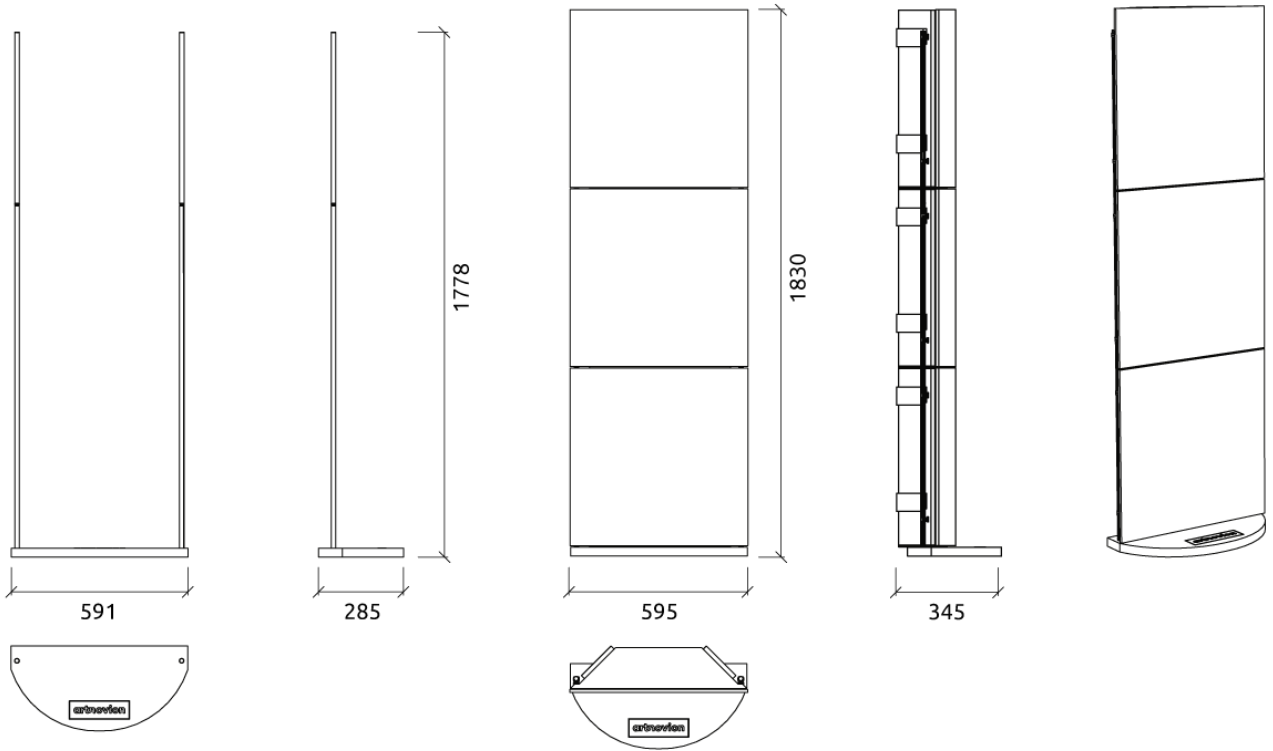

## Mobile Bass Trap Kit | Range

Based upon our patented Fixart Tube system, this kit allows you to adapt a selection of our absorber into mobile walls. Perfect for enthusiasts who want a continuous theme with their walls. With an easy mounting system, the Fixart tube kit is perfect for dual-purpose rooms, configurable auditoriums or creating an artificial wall to your Home.

# Dimensions