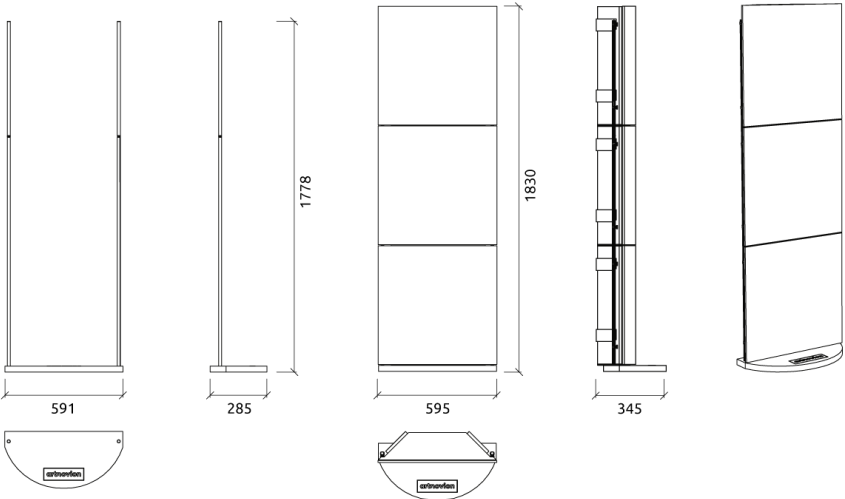

Performance

Features

Technical Information

Based upon our patented Fixart Tube system, this kit allows you to adapt a selection of our absorber into mobile walls. Perfect for enthusiasts who want a continuous theme with their walls. With an easy mounting system, the Fixart tube kit is perfect for dual-purpose rooms, configurable auditoriums or creating an artificial wall to your Home.