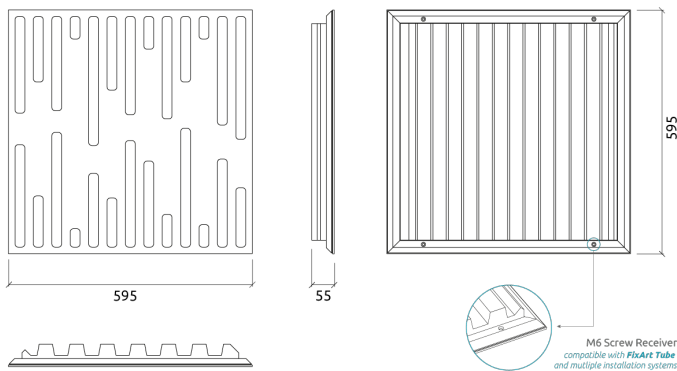

Performance

Technical Information

Features

Type:
Acoustic Absorber
Absorption range: 315 Hz to 3150 Hz

Acoustic Class: C | (α_w) = 0,75

Available fire rate:
FG | Furniture Grade

- Materials:
- Natural wood | Lacquered HMDF
 - Acoustic fabric
 - Marine grade plywood structural frame
 - Calibrated cell acoustic foam (Rear panels' air cavities)

Four M6 Screw Thread receiver included on each panel.

Dimensions:

FG - LW | 595x595x55mm | 1.78 Kg
FG - NW | 595x595x55mm | 1.87 Kg

The latest addition to the Pro Audio and studio range.

Orion brings the distinct design of our flagship Logan diffuser to new horizons. An array of Orion absorbers create areas with a distinct acoustic response, each calibrated to work at a certain frequency range.