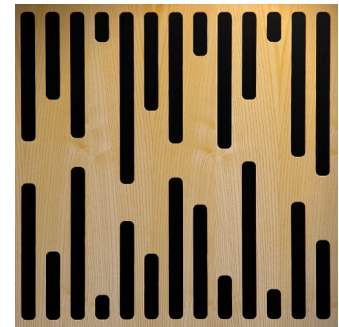

Performance

Technical Information

Features

Type:
Acoustic Absorber
Absorption range: 315 Hz to 3150 Hz

Acoustic Class: C | (α_w) = 0,75

Available fire rate:
FG | Furniture Grade

- Materials:
- Natural wood | Lacquered HMDF
 - Acoustic fabric
 - Marine grade plywood structural frame
 - Calibrated cell acoustic foam (Rear panels' air cavities)

Four M6 Screw Thread receiver included on each panel.

Dimensions:

FG - LW | 595x595x55mm | 1.78 Kg
FG - NW | 595x595x55mm | 1.87 Kg

The latest addition to the Pro Audio and studio range.

Orion brings the distinct design of our flagship Logan diffuser to new horizons. An array of Orion absorbers create areas with a distinct acoustic response, each calibrated to work at a certain frequency range.

Using these Helmholtz-style absorption techniques boosts mid-low and mid range absorption, whilst the open areas of the panel are enough to guarantee high-frequency absorption. Orion is a great technical product, designed for the studio world, where each surface is critical - making sure that you get the best out of your studio. Orion's performance begins at 315 Hz and offers effective and even absorption up to 3150 Hz.