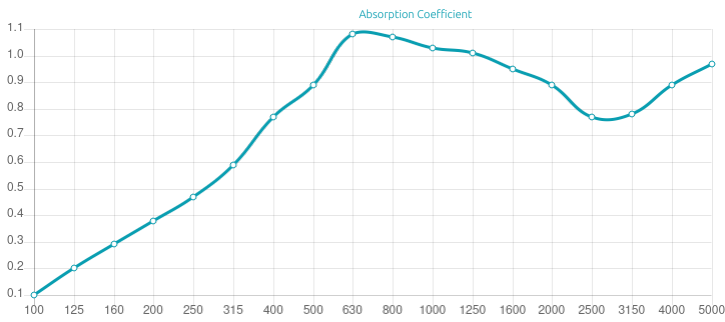

Performance

Technical Information

Features

Type:
Acoustic Absorber
Absorption range: 315 Hz to 3150 Hz

Acoustic Class: C | (α_w) = 0,75

Available fire rate:
FG | Furniture Grade

- Materials:
- Natural wood | Lacquered HMDF
 - Acoustic fabric
 - Marine grade plywood structural frame
 - Calibrated cell acoustic foam (Rear panels' air cavities)