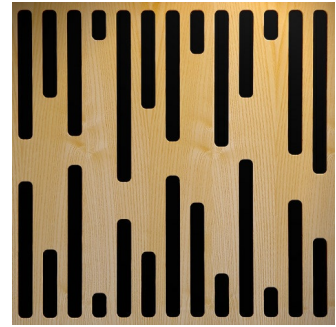

The latest addition to the Pro Audio and studio range.

Orion brings the distinct design of our flagship Logan diffuser to new horizons. An array of Orion absorbers create areas with a distinct acoustic response, each calibrated to work at a certain frequency range.

Using these Helmholtz-style absorption techniques boosts mid-low and mid range absorption, whilst the open areas of the panel are enough to guarantee high-frequency absorption. Orion is a great technical product, designed for the studio world, where each surface is critical - making sure that you get the best out of your studio. Orion's performance begins at 315 Hz and offers effective and even absorption up to 3150 Hz.

- Orion is an impressive combination of unique Artnovion acoustic design with high performance acoustical cores.

- Orion absorber panels can be effortlessly installed on walls or ceilings.

Product finishes

(FG - LW) Lacquered Wood Finishes

(FG - NW) Natural Wood Finishes

Orion W - Absorber

Wooden Absorber

Purpose

- Sweet spot sound field distribution
- RT reduction

Recommended for

- Control Room
- Recording Room
- Home Studio
- Broadcast Studio
- Vocal Booth
- Drum Room

Fixing Systems

Wall & Ceiling

+ FixArt Clip

+ GlueArt 2.0

+ Instant Fix Kit

+ FixArt Tube

Add-ons

+ FixArt Connect

+ FixArt Tube Lock

+ M6 Screw Thread receiver - Add-on

+ Fabric side cover kit

Mobile

+ Kit Mobile Wall