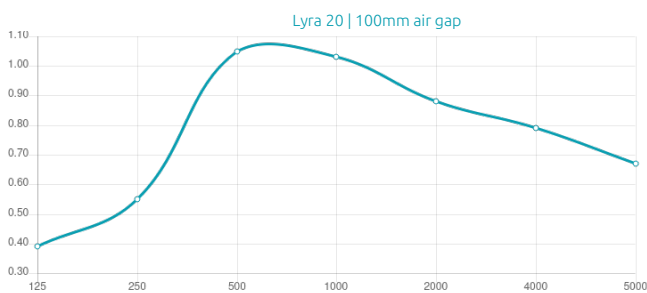

Features

Type:
Absorber

Absorption Range:
350 Hz to 3150 Hz

Acoustic Class:
C | $\alpha_w = 0,7$

Purpose

- RT Reduction
- Improving speech intelligibility
- High frequency absorption

Recommended for

- Office
- Hospitality
- Public Spaces
- Conference Room
- Auditorium

Performance

Add-ons

Dimensions

FG - PP 605x1210x38mm	6.2 Kg
FR - NW 605x1210x39mm	6.2 Kg
FG - NW 605x1210x38mm	6.2 Kg
FG - LW 605x1210x38mm	6.2 Kg
FR - LW 605x1210x39mm	6.2 Kg

Weight

Box

Quantity per box: 5
Dimensions: 1250x200x665mm
Volume: 0.166m³
Weight: 43.5Kg