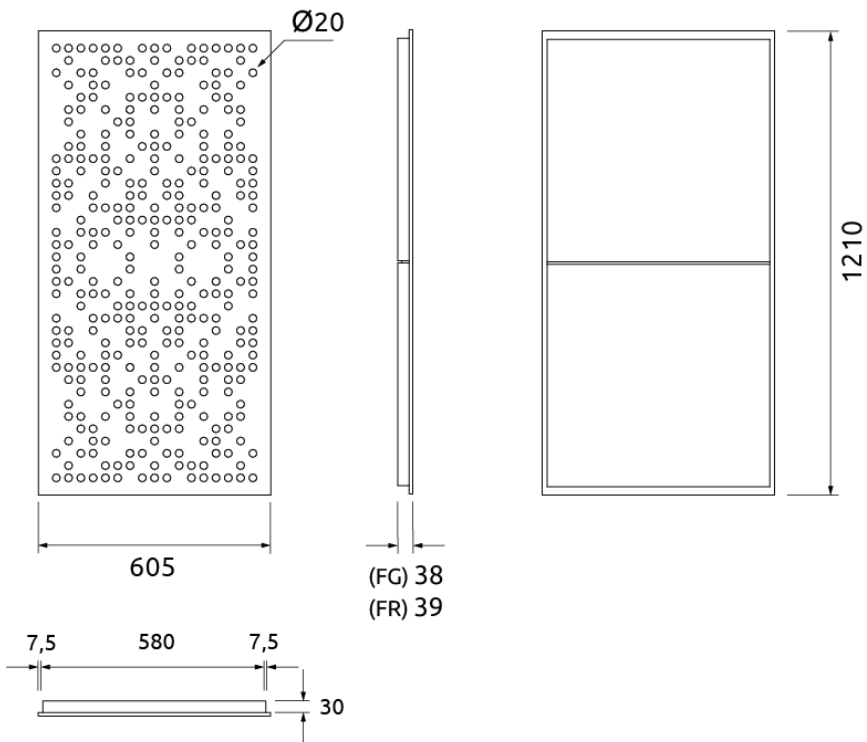

Performance

Add-ons

Dimensions

FG - PP 605x1210x38mm	6.2 Kg
FR - NW 605x1210x39mm	6.2 Kg
FG - NW 605x1210x38mm	6.2 Kg
FG - LW 605x1210x38mm	6.2 Kg
FR - LW 605x1210x39mm	6.2 Kg

Weight

Box

Quantity per box: 5
Dimensions: 1250x200x665mm
Volume: 0.166m³
Weight: 43.5Kg