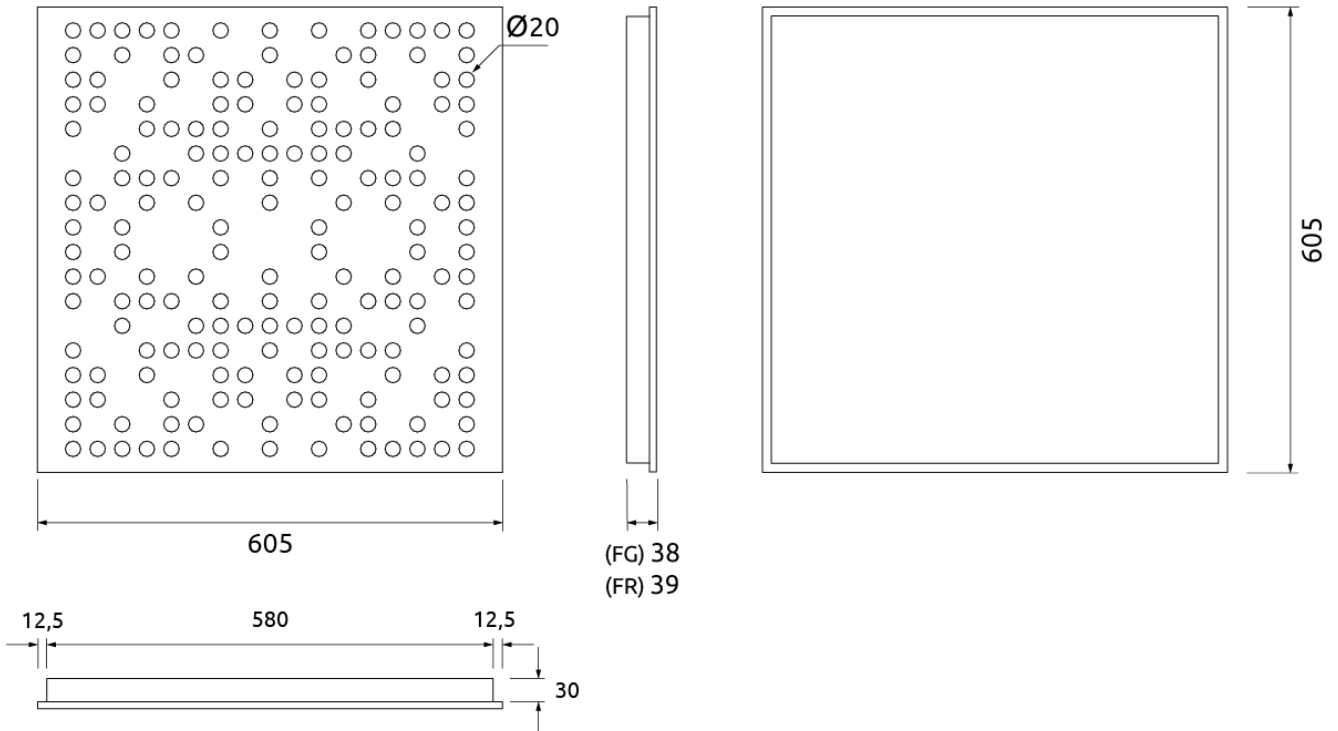

Performance

Add-ons

Dimensions	Weight	Box
FR - NW 605x605x39mm	2.6 Kg	Quantity per box: 5
FG - PP 605x605x38mm	2.6 Kg	Dimensions: 645x200x655mm
FG - NW 605x605x38mm	2.6 Kg	Volume: 0.084m ³
FG - LW 605x605x38mm	2.6 Kg	Weight: 16.0Kg
FR - LW 605x605x39mm	2.6 Kg	