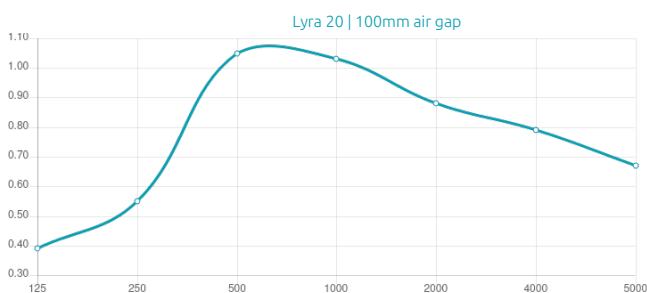

Features

Type:
Absorber

Absorption Range:
350 Hz to 3150 Hz

Acoustic Class:
C | $(\alpha_w) = 0,7$

Purpose

- RT Reduction
- Improving speech intelligibility
- High frequency absorption

Recommended for

- Office
- Hospitality
- Public Spaces
- Conference Room
- Auditorium

Performance

Add-ons

Dimensions	Weight	Box
FR - NW 605x605x39mm	2.6 Kg	Quantity per box: 5
FG - PP 605x605x38mm	2.6 Kg	Dimensions: 645x200x655mm
FG - NW 605x605x38mm	2.6 Kg	Volume: 0.084m ³
FG - LW 605x605x38mm	2.6 Kg	Weight: 16.0Kg
FR - LW 605x605x39mm	2.6 Kg	