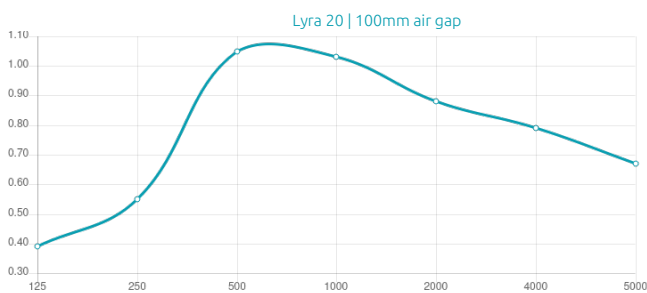

Lyra 20 RCT - Ceiling Tile

The refurbished Artnovion ceiling tile range is the perfect acoustic solution to apply on any T-frame grid system. This product line features adapted versions of the panel designs you love, all fully compatible with public building regulations and available in 4 different sizes – two for metric sized (M) and two for imperial sized (I) grid structures. Our ceiling tiles provide a simple, fast installation procedure in multiple environments such as shopping centers, offices, clinics and waiting rooms.

Features

Type:
Absorber

Absorption Range:
350 Hz to 3150 Hz

Acoustic Class:
C | $\alpha_w = 0,7$

Purpose

- RT Reduction
- Improving speech intelligibility
- High frequency absorption

Recommended for

- Office
- Hospitality
- Public Spaces
- Conference Room
- Auditorium

Performance