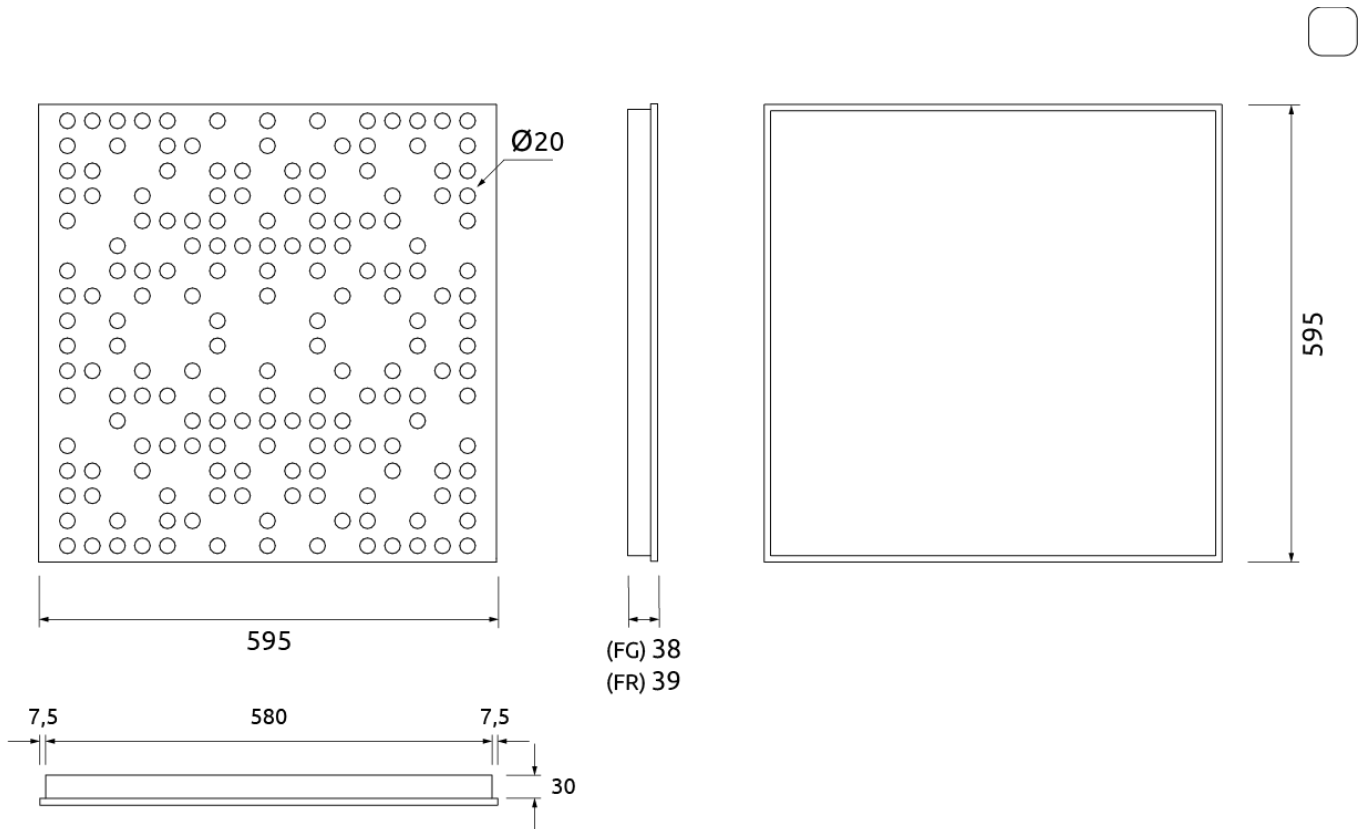

## Add-ons

Dimensions	Weight	Box
FG - NW   595x595x38mm	2.4 Kg	Quantity per box: 5
FR - NW   595x595x39mm	2.4 Kg	Dimensions: 645x200x655mm
FG - PP   595x595x38mm	2.4 Kg	Volume: 0.084m <sup>3</sup>
FG - LW   595x595x38mm	2.4 Kg	Weight: 15.0Kg
FR - LW   595x595x39mm	2.4 Kg	