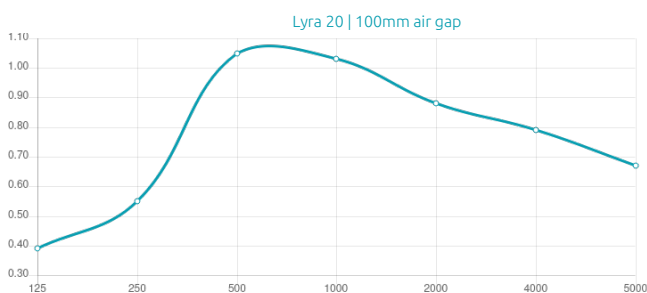

Performance