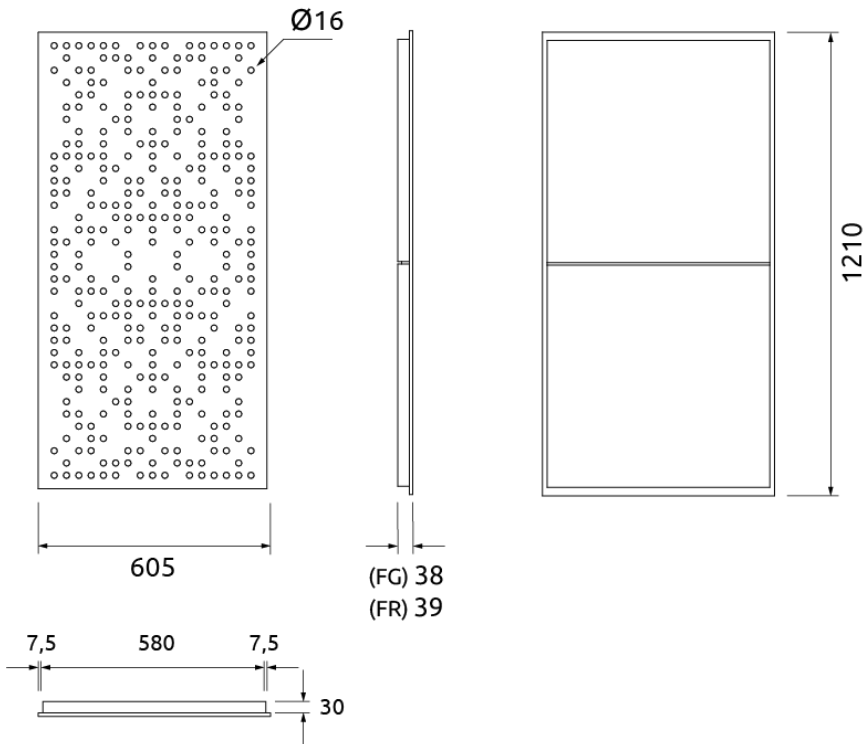

Add-ons

Dimensions

FG - NW | 605x1210x38mm

FG - LW | 605x1210x38mm

FG - PP | 605x1210x38mm

FR - NW | 605x1210x39mm

FR - LW | 605x1210x39mm

Weight

6.4 Kg

6.4 Kg

6.4 Kg

6.4 Kg

6.4 Kg

Box

Quantity per box: 5

Dimensions: 1250x200x665mm

Volume: 0.166m³

Weight: 44.5Kg