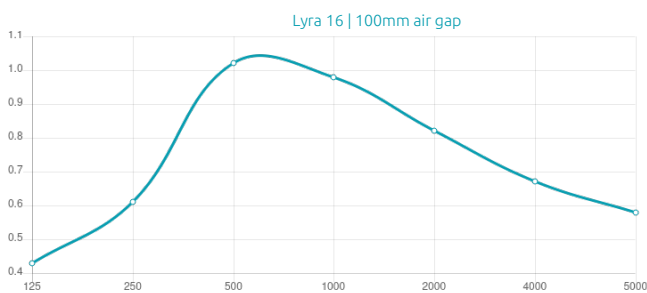

Lyra 16 RCT I - Ceiling Tile

The refurbished Artnovion ceiling tile range is the perfect acoustic solution to apply on any T-frame grid system. This product line features adapted versions of the panel designs you love, all fully compatible with public building regulations and available in 4 different sizes – two for metric sized (M) and two for imperial sized (I) grid structures. Our ceiling tiles provide a simple, fast installation procedure in multiple environments such as shopping centers, offices, clinics and waiting rooms.

Features

Type:
Absorber

Absorption Range:
350 Hz to 3150 Hz

Acoustic Class:
C | $\alpha_w = 0,7$

Purpose

- RT Reduction
- Improving speech intelligibility
- High frequency absorption

Recommended for

- Office
- Hospitality
- Public Spaces
- Conference Room
- Auditorium

Performance