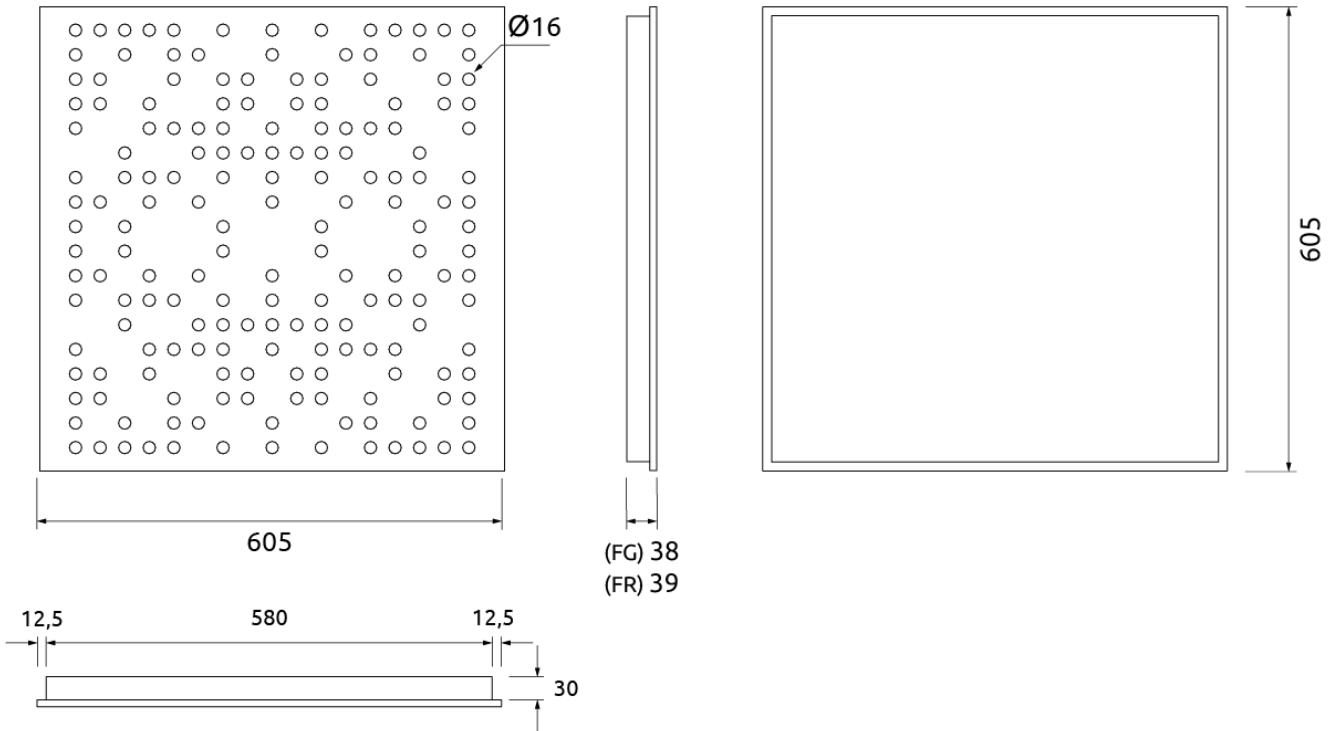

## Add-ons

Dimensions	Weight	Box
FG - NW   605x605x38mm	3.1 Kg	Quantity per box: 5
FG - LW   605x605x38mm	3.1 Kg	Dimensions: 645x200x655mm
FR - NW   605x605x39mm	3.1 Kg	Volume: 0.084m <sup>3</sup>
FG - PP   605x605x38mm	3.1 Kg	Weight: 18.5Kg
FR - LW   605x605x39mm	3.1 Kg	