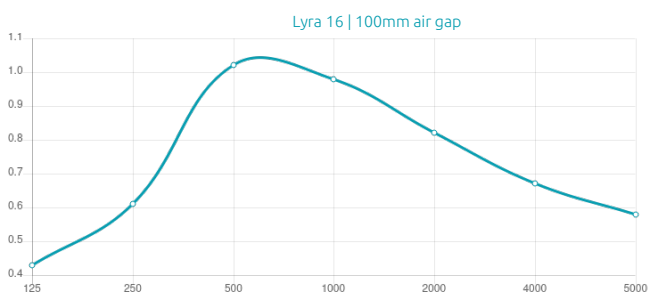

Performance