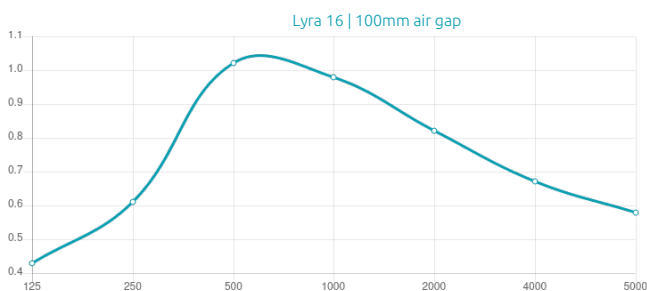

Lyra 16 RCT - Ceiling Tile

The refurbished Artnovion ceiling tile range is the perfect acoustic solution to apply on any T-frame grid system. This product line features adapted versions of the panel designs you love, all fully compatible with public building regulations and available in 4 different sizes – two for metric sized (M) and two for imperial sized (I) grid structures. Our ceiling tiles provide a simple, fast installation procedure in multiple environments such as shopping centers, offices, clinics and waiting rooms.

Features

Type:
Absorber

Absorption Range:
350 Hz to 3150 Hz

Acoustic Class:
C | $\alpha_w = 0,7$

Purpose

- RT Reduction
- Improving speech intelligibility
- High frequency absorption

Recommended for

- Office
- Hospitality
- Public Spaces
- Conference Room
- Auditorium

Performance