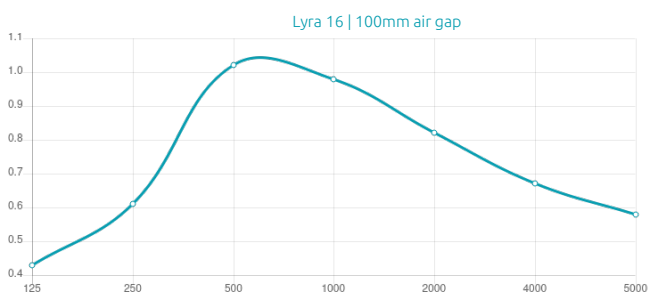

Features

Type:
Absorber

Absorption Range:
350 Hz to 3150 Hz

Acoustic Class:
C | $(\alpha_w) = 0,7$

Purpose

- RT Reduction
- Improving speech intelligibility
- High frequency absorption

Recommended for

- Office
- Hospitality
- Public Spaces
- Conference Room
- Auditorium

Performance

Add-ons

Dimensions

FR - NW | 595x595x39mm
 FG - NW | 595x595x38mm
 FG - PP | 595x595x38mm
 FG - LW | 595x595x38mm
 FR - LW | 595x595x39mm

Weight

2.9 Kg
 2.9 Kg
 2.9 Kg
 2.9 Kg
 2.9 Kg

Box

Quantity per box: 5
 Dimensions: 645x200x655mm
 Volume: 0.084m³
 Weight: 17.5Kg