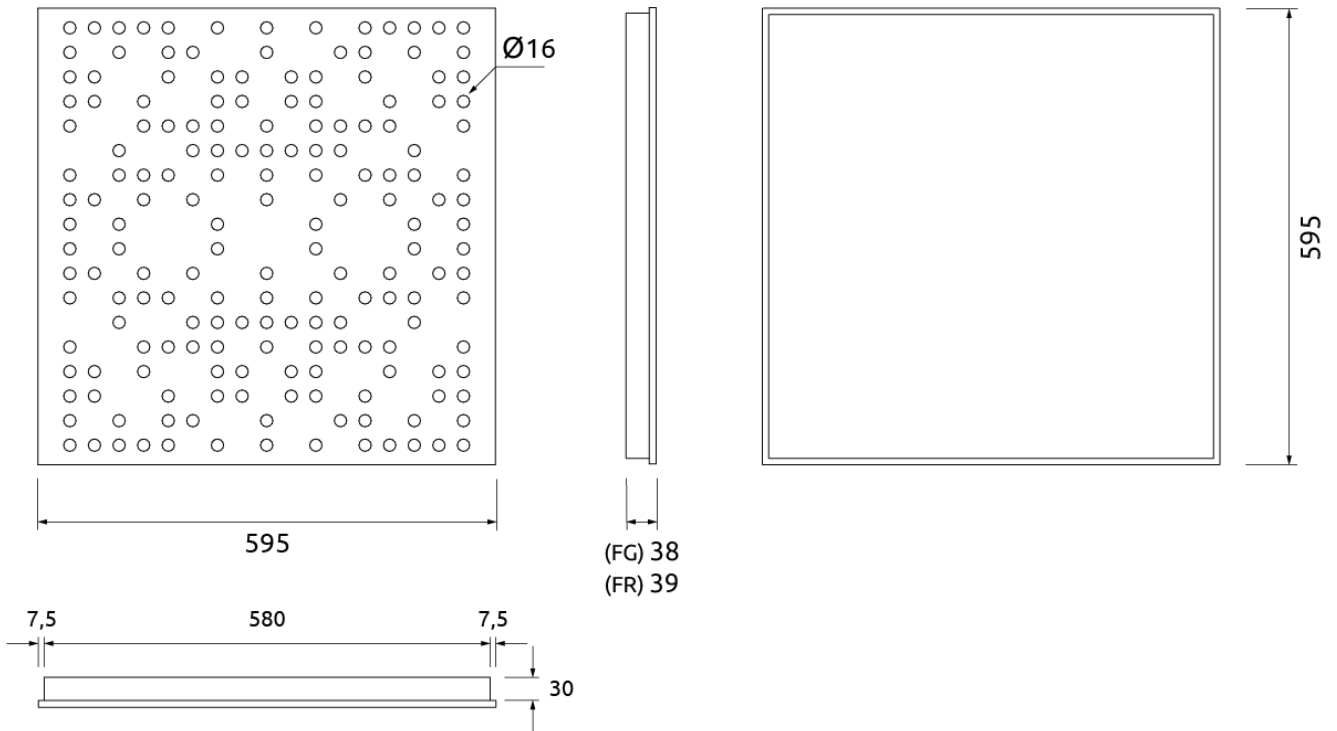

Performance

Add-ons

Dimensions

FR - NW | 595x595x39mm
 FG - NW | 595x595x38mm
 FG - PP | 595x595x38mm
 FG - LW | 595x595x38mm
 FR - LW | 595x595x39mm

Weight

2.9 Kg
 2.9 Kg
 2.9 Kg
 2.9 Kg
 2.9 Kg

Box

Quantity per box: 5
 Dimensions: 645x200x655mm
 Volume: 0.084m³
 Weight: 17.5Kg