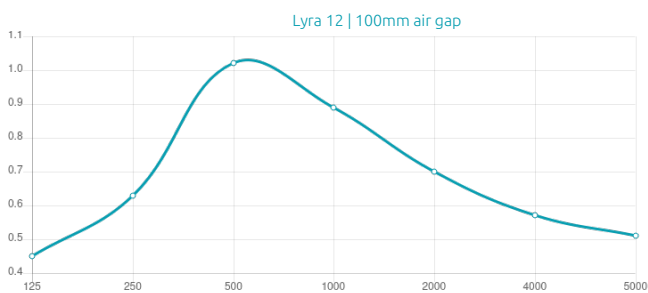

Features

Type:
Absorber

Absorption Range:
350 Hz to 3150 Hz

Acoustic Class:
C | $\alpha_w = 0,7$

Purpose

- RT Reduction
- Improving speech intelligibility
- High frequency absorption

Recommended for

- Office
- Hospitality
- Public Spaces
- Conference Room
- Auditorium

Performance

Add-ons

Dimensions

FR - NW | 605x1210x39mm
 FG - NW | 605x1210x38mm
 FG - PP | 605x1210x38mm
 FR - LW | 605x1210x39mm
 FG - LW | 605x1210x38mm

Weight

5.9 Kg
 5.9 Kg
 5.9 Kg
 5.9 Kg
 5.9 Kg

Box

Quantity per box: 5
 Dimensions: 1250x200x665mm
 Volume: 0.166m³
 Weight: 32.5Kg