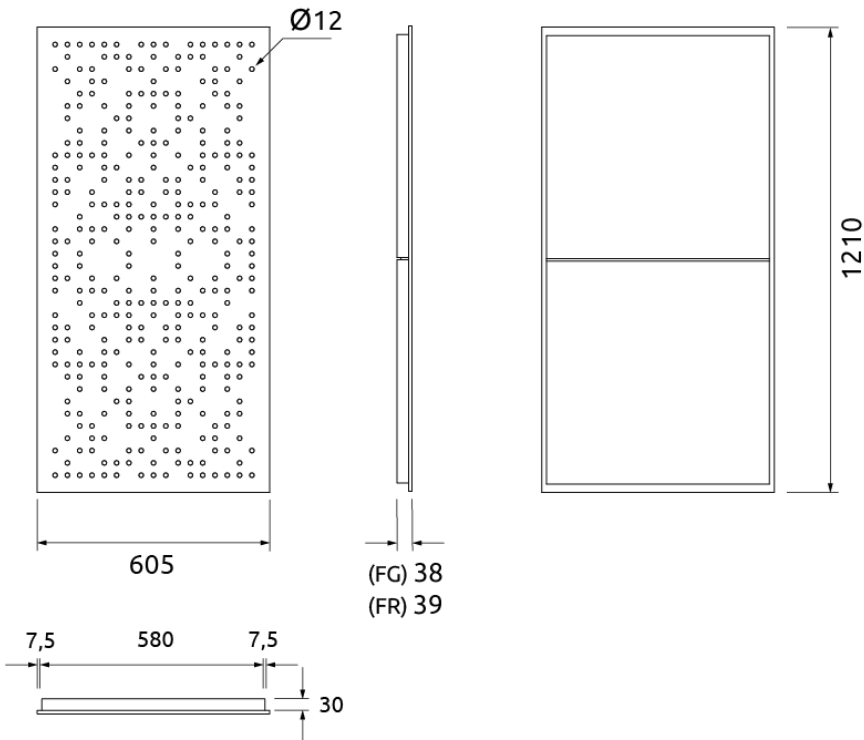

Performance

Add-ons

Dimensions

FR - NW | 605x1210x39mm
 FG - NW | 605x1210x38mm
 FG - PP | 605x1210x38mm
 FR - LW | 605x1210x39mm
 FG - LW | 605x1210x38mm

Weight

5.9 Kg
 5.9 Kg
 5.9 Kg
 5.9 Kg
 5.9 Kg

Box

Quantity per box: 5
 Dimensions: 1250x200x665mm
 Volume: 0.166m³
 Weight: 32.5Kg