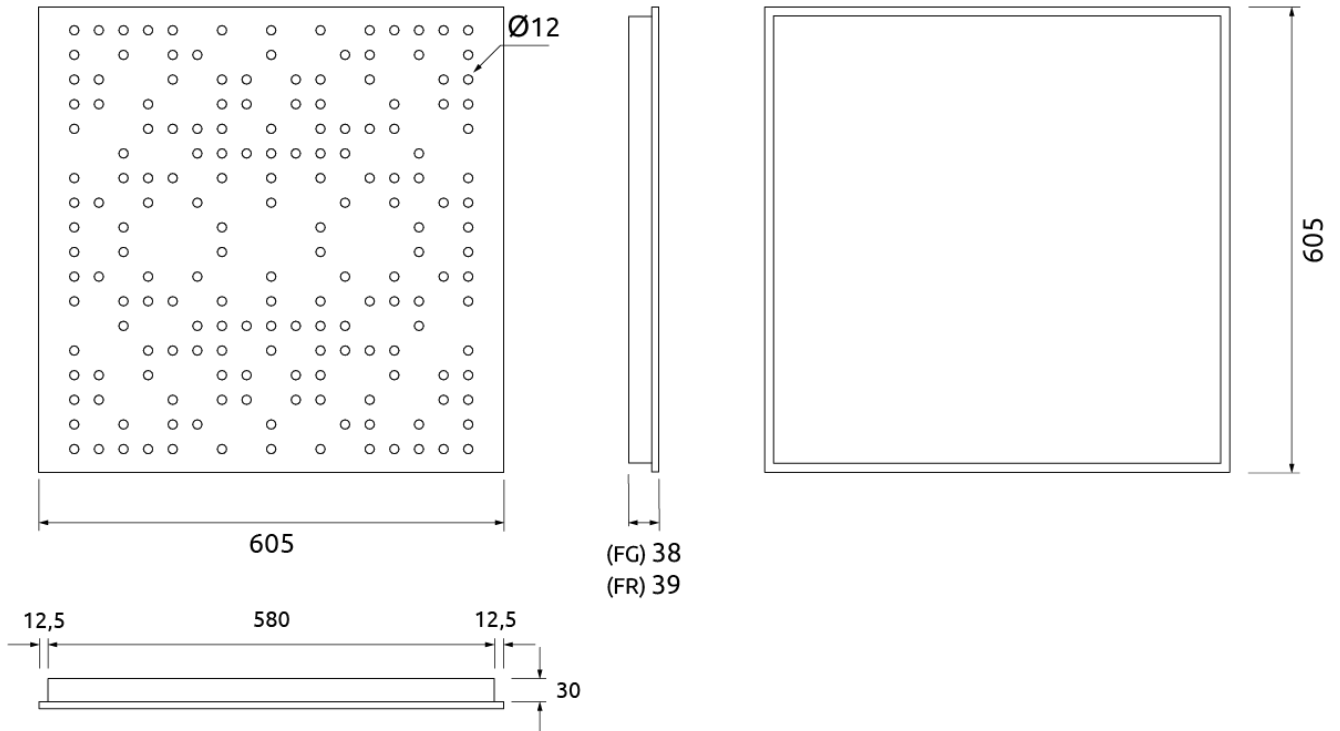

Performance

Add-ons

Dimensions	Weight	Box
FR - NW 605x605x39mm	3.3 Kg	Quantity per box: 5
FG - PP 605x605x38mm	3.3 Kg	Dimensions: 645x200x655mm
FG - NW 605x605x38mm	3.3 Kg	Volume: 0.084m ³
FR - LW 605x605x39mm	3.3 Kg	Weight: 23.5Kg
FG - LW 605x605x38mm	3.3 Kg	