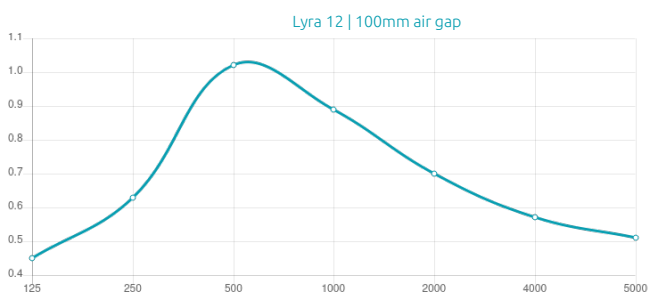

Features

Type:
Absorber

Absorption Range:
350 Hz to 3150 Hz

Acoustic Class:
C | $(\alpha_w) = 0,7$

Purpose

- RT Reduction
- Improving speech intelligibility
- High frequency absorption

Recommended for

- Office
- Hospitality
- Public Spaces
- Conference Room
- Auditorium

Performance

Add-ons

Dimensions	Weight	Box
FR - NW 605x605x39mm	3.3 Kg	Quantity per box: 5
FG - PP 605x605x38mm	3.3 Kg	Dimensions: 645x200x655mm
FG - NW 605x605x38mm	3.3 Kg	Volume: 0.084m ³
FR - LW 605x605x39mm	3.3 Kg	Weight: 23.5Kg
FG - LW 605x605x38mm	3.3 Kg	