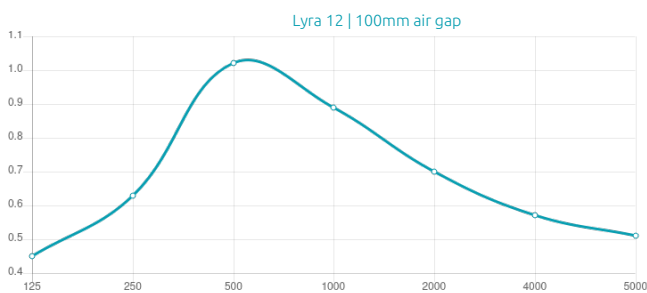

Features

Type:
Absorber

Absorption Range:
350 Hz to 3150 Hz

Acoustic Class:
C | $\alpha_w = 0,7$

Purpose

- RT Reduction
- Improving speech intelligibility
- High frequency absorption

Recommended for

- Office
- Hospitality
- Public Spaces
- Conference Room
- Auditorium

Performance

Add-ons

Dimensions

FG - NW | 595x1190x38mm
FG - LW | 595x1190x38mm
FG - PP | 595x1190x38mm
FR - NW | 595x1190x39mm
FR - LW | 595x1190x39mm

Weight

5.5 Kg
5.5 Kg
5.5 Kg
5.5 Kg
5.5 Kg

Box

Quantity per box: 5
Dimensions: 1250x200x665mm
Volume: 0.166m³
Weight: 30.5Kg