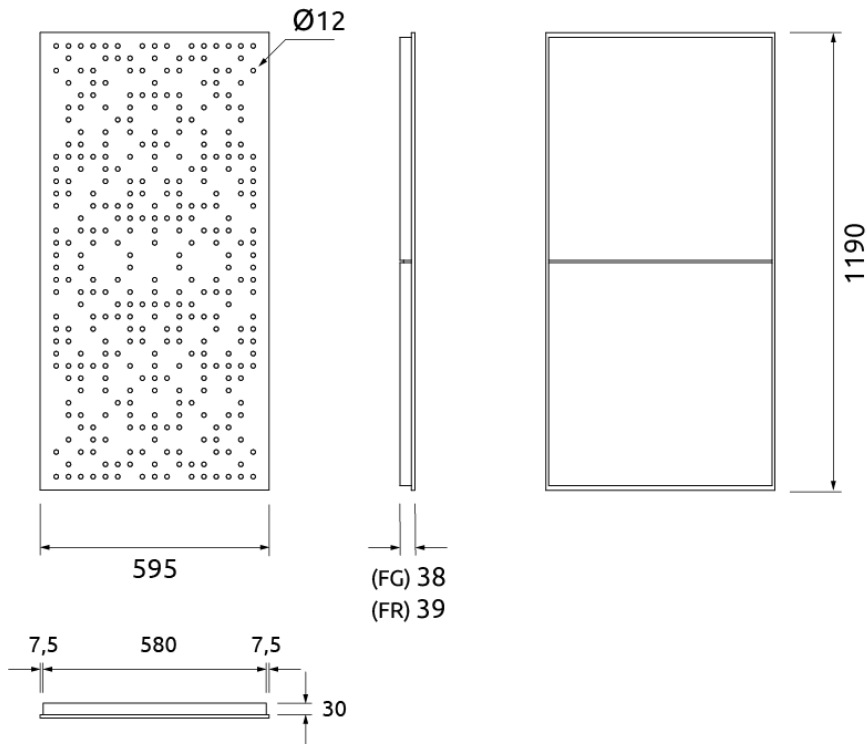

Performance

Add-ons

Dimensions

FG - NW | 595x1190x38mm
FG - LW | 595x1190x38mm
FG - PP | 595x1190x38mm
FR - NW | 595x1190x39mm
FR - LW | 595x1190x39mm

Weight

5.5 Kg
5.5 Kg
5.5 Kg
5.5 Kg
5.5 Kg

Box

Quantity per box: 5
Dimensions: 1250x200x665mm
Volume: 0.166m³
Weight: 30.5Kg