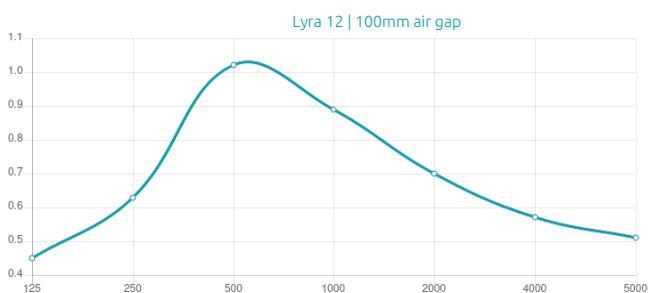

Features

Type:
Absorber

Absorption Range:
350 Hz to 3150 Hz

Acoustic Class:
C | $(\alpha_w) = 0,7$

Purpose

- RT Reduction
- Improving speech intelligibility
- High frequency absorption

Recommended for

- Office
- Hospitality
- Public Spaces
- Conference Room
- Auditorium

Performance

Add-ons

| Dimensions | Weight | Box |
|------------------------|--------|-----------------------------|
| FR - LW 595x595x39mm | 3.1 Kg | Quantity per box: 5 |
| FG - NW 595x595x38mm | 3.1 Kg | Dimensions: 645x200x655mm |
| FG - PP 595x595x38mm | 3.1 Kg | Volume: 0.084m ³ |
| FR - NW 595x595x39mm | 3.1 Kg | Weight: 22.5Kg |
| FG - LW 595x595x38mm | 3.1 Kg | |