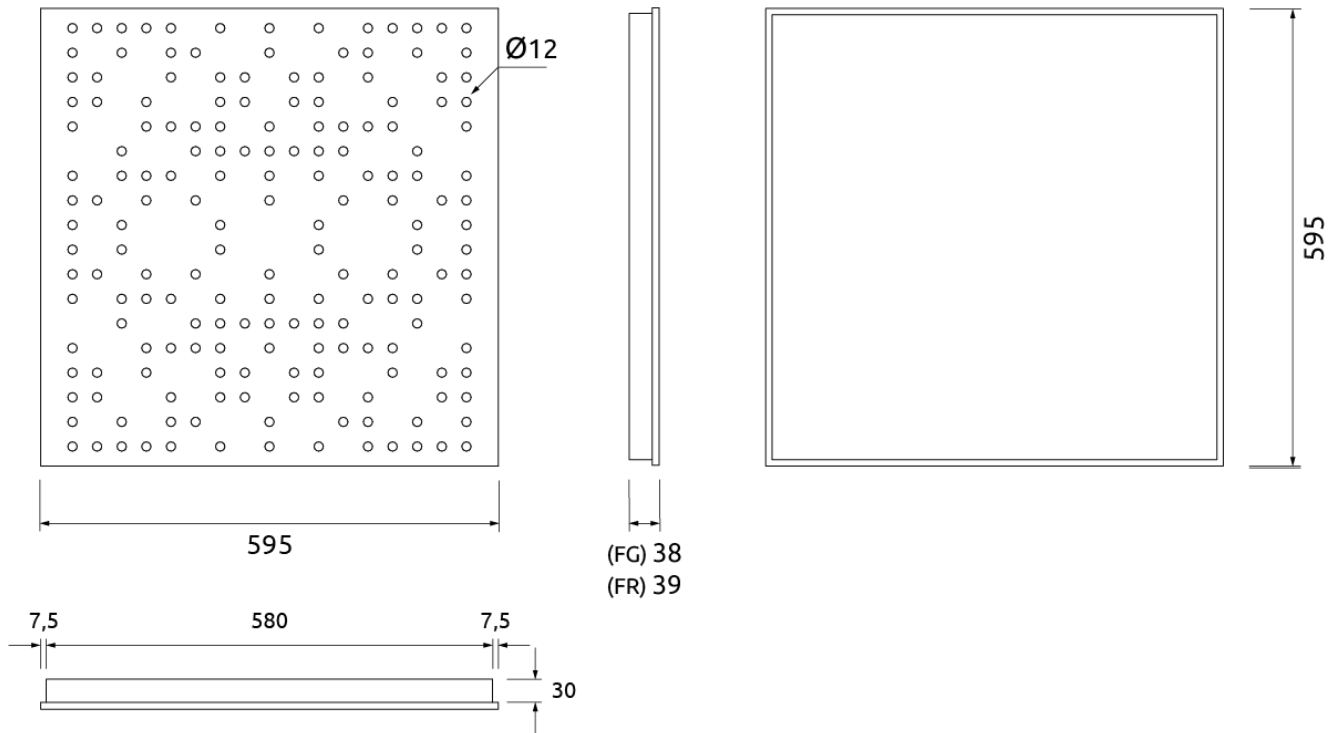

Performance

Add-ons

| Dimensions | Weight | Box |
|------------------------|--------|-----------------------------|
| FR - LW 595x595x39mm | 3.1 Kg | Quantity per box: 5 |
| FG - NW 595x595x38mm | 3.1 Kg | Dimensions: 645x200x655mm |
| FG - PP 595x595x38mm | 3.1 Kg | Volume: 0.084m ³ |
| FR - NW 595x595x39mm | 3.1 Kg | Weight: 22.5Kg |
| FG - LW 595x595x38mm | 3.1 Kg | |