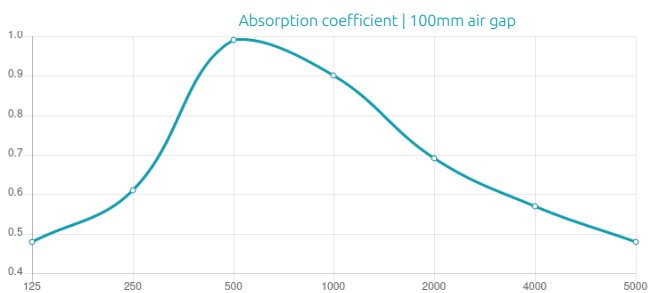

Features

Type:
Absorber

Absorption Range:
350 Hz to 3150 Hz

Acoustic Class:
C | $\alpha_w = 0,7$

Purpose

- RT Reduction
- Improving speech intelligibility
- High frequency absorption

Recommended for

- Office
- Hospitality
- Public Spaces
- Conference Room
- Auditorium

Performance

Add-ons

Dimensions

FR - LW 605x1210x39mm	5.66 Kg
FG - NW 605x1210x38mm	5.66 Kg
FR - NW 605x1210x39mm	5.66 Kg
FG - LW 605x1210x38mm	5.66 Kg

Weight

Box

Quantity per box: 5
Dimensions: 1250x200x665mm
Volume: 0.166m ³
Weight: 32.6Kg