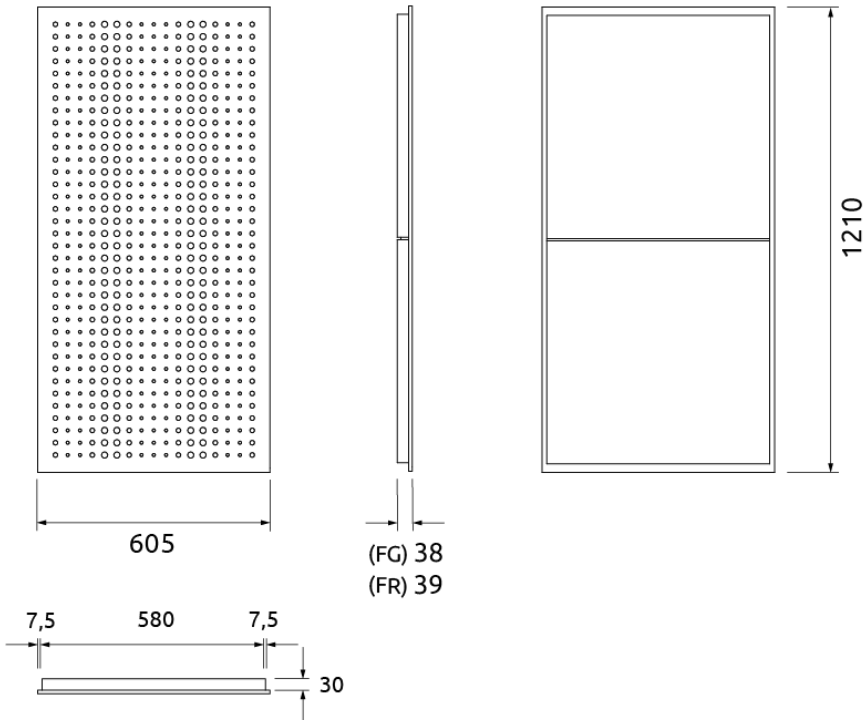

Kea RCT I - Ceiling Tile

The refurbished Artnovion ceiling tile range is the perfect acoustic solution to apply on any T-frame grid system. This product line features adapted versions of the panel designs you love, all fully compatible with public building regulations and available in 4 different sizes – two for metric sized (M) and two for imperial sized (I) grid structures. Our ceiling tiles provide a simple, fast installation procedure in multiple environments such as shopping centers, offices, clinics and waiting rooms.

Performance

Add-ons

Dimensions

FR - LW 605x1210x39mm	5.66 Kg
FG - NW 605x1210x38mm	5.66 Kg
FR - NW 605x1210x39mm	5.66 Kg
FG - LW 605x1210x38mm	5.66 Kg

Weight

Box

Quantity per box: 5
Dimensions: 1250x200x665mm
Volume: 0.166m ³
Weight: 32.6Kg