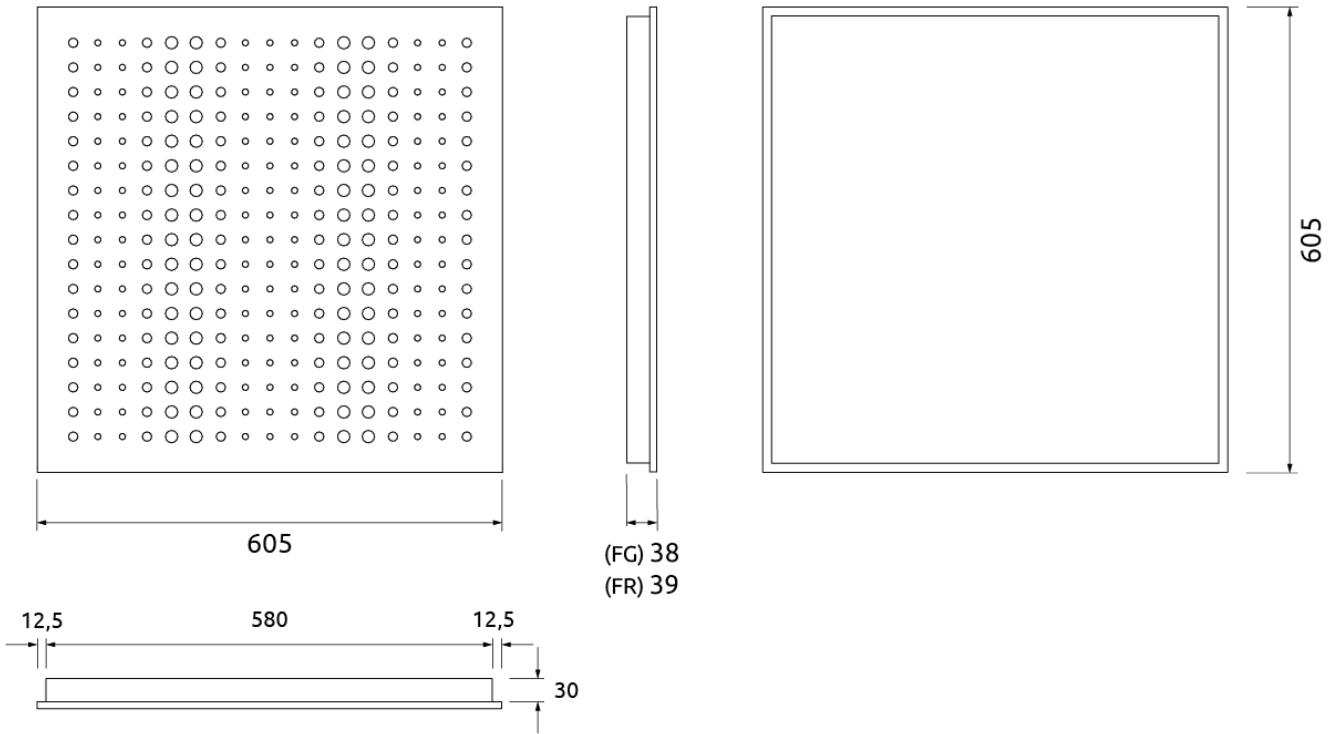

Performance

Add-ons

Dimensions	Weight	Box
FR - NW 605x605x39mm	2.8 Kg	Quantity per box: 5
FG - NW 605x605x38mm	2.8 Kg	Dimensions: 645x200x655mm
FR - LW 605x605x39mm	2.8 Kg	Volume: 0.084m ³
FG - LW 605x605x38mm	2.8 Kg	Weight: 17.5Kg