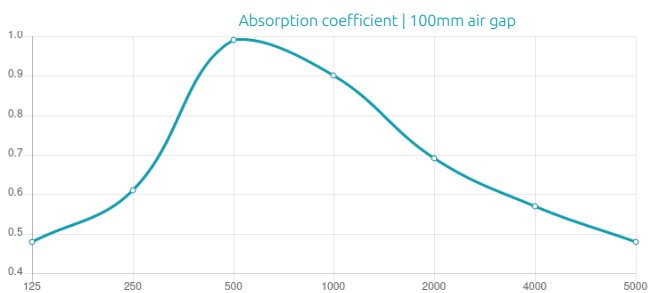

Features

Type:
Absorber

Absorption Range:
350 Hz to 3150 Hz

Acoustic Class:
C | $\alpha_w = 0,7$

Purpose

- RT Reduction
- Improving speech intelligibility
- High frequency absorption

Recommended for

- Office
- Hospitality
- Public Spaces
- Conference Room
- Auditorium

Performance

Add-ons

Dimensions	Weight	Box
FR - NW 605x605x39mm	2.8 Kg	Quantity per box: 5
FG - NW 605x605x38mm	2.8 Kg	Dimensions: 645x200x655mm
FR - LW 605x605x39mm	2.8 Kg	Volume: 0.084m ³
FG - LW 605x605x38mm	2.8 Kg	Weight: 17.5Kg