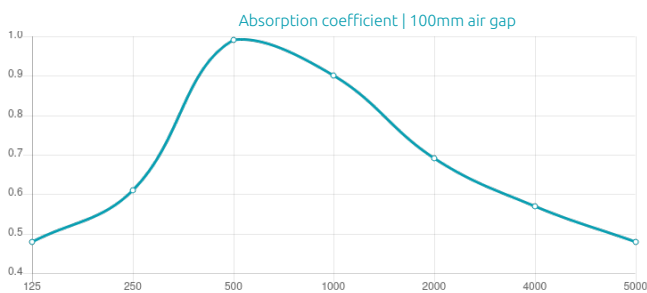

Features

Type:
Absorber

Absorption Range:
350 Hz to 3150 Hz

Acoustic Class:
C | $\alpha_w = 0,7$

Purpose

- RT Reduction
- Improving speech intelligibility
- High frequency absorption

Recommended for

- Office
- Hospitality
- Public Spaces
- Conference Room
- Auditorium

Performance

Add-ons

Dimensions

FG - NW 595x1190x38mm	5.26 Kg
FR - NW 595x1190x39mm	5.26 Kg
FG - LW 595x1190x38mm	5.26 Kg
FR - LW 595x1190x39mm	5.26 Kg

Weight

Box

Quantity per box: 5
Dimensions: 1250x200x665mm
Volume: 0.166m ³
Weight: 30.6Kg