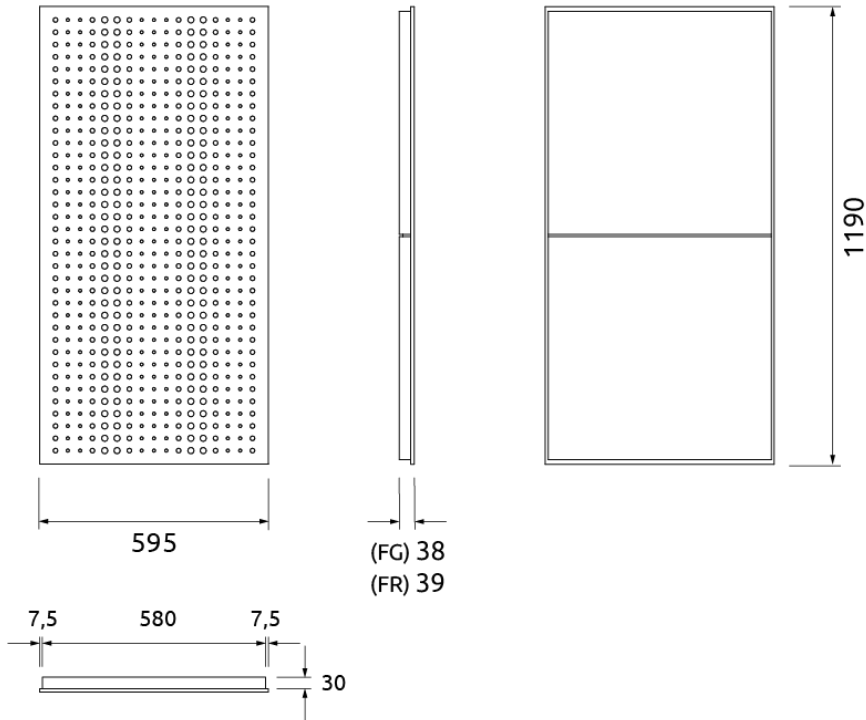

Performance

Add-ons

Dimensions

FG - NW 595x1190x38mm	5.26 Kg
FR - NW 595x1190x39mm	5.26 Kg
FG - LW 595x1190x38mm	5.26 Kg
FR - LW 595x1190x39mm	5.26 Kg

Weight

Box

Quantity per box: 5
Dimensions: 1250x200x665mm
Volume: 0.166m ³
Weight: 30.6Kg