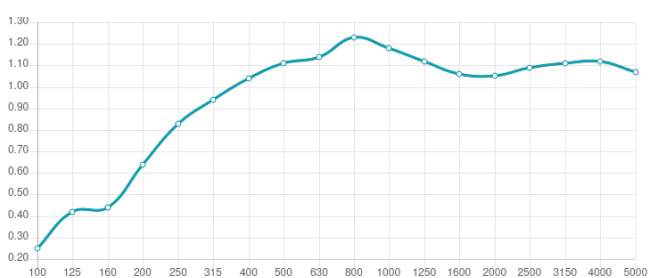

Performance