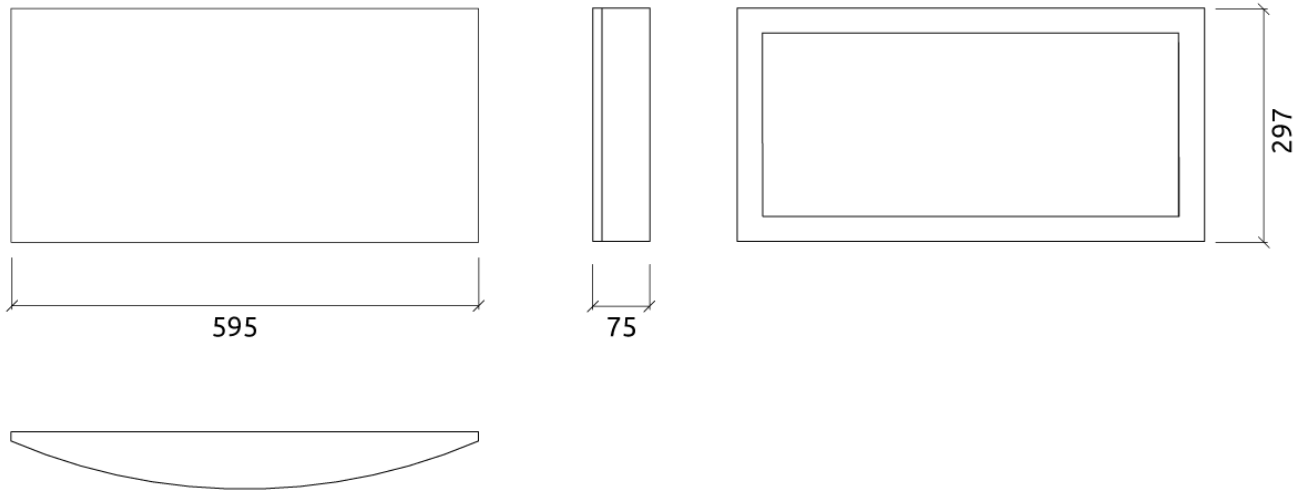

Add-ons

GlueArt 3.0

Instant Fix Kit

Dimensions

FG - SF | 595x297x75mm

Weight

0.72 Kg

Box

Quantity per box: 8

Dimensions: 645x405x655mm

Volume: 0.171m³

Weight: 8.1Kg