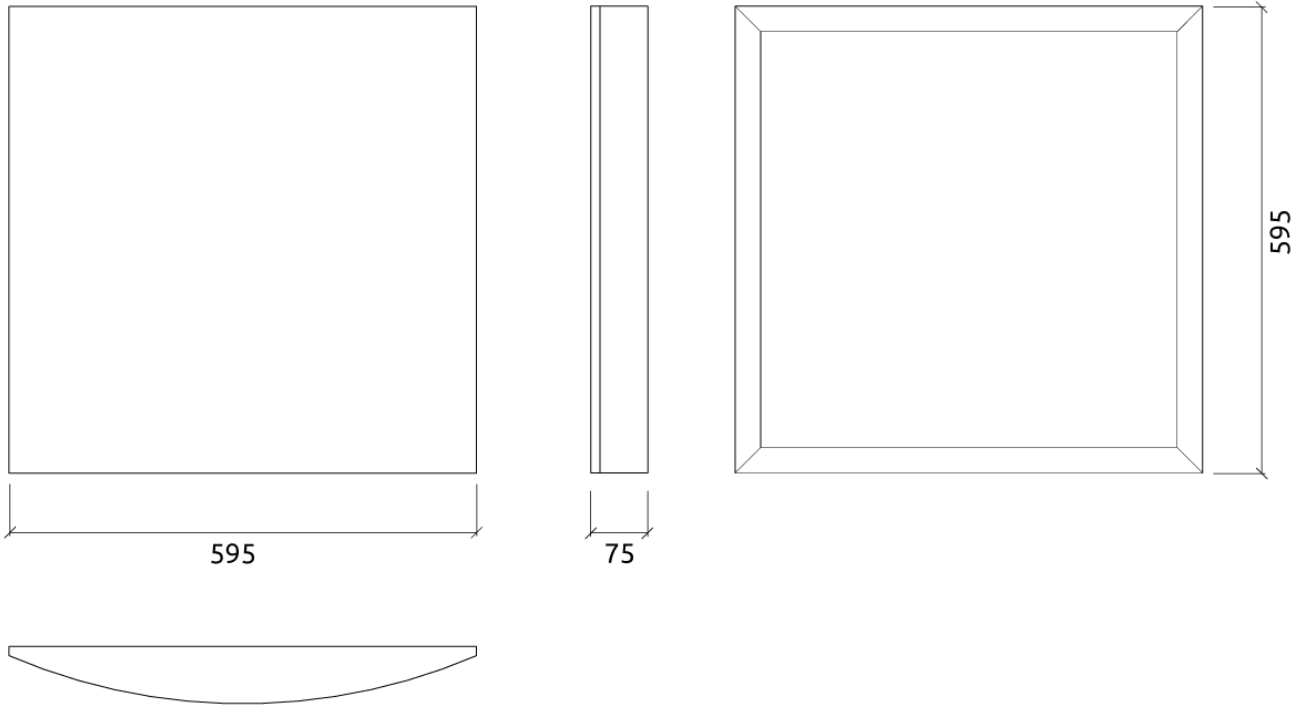

Add-ons

GlueArt 3.0

Instant Fix Kit

Dimensions

FG - SF | 595x595x75mm

Weight

1.12 Kg

Box

Quantity per box: 8

Dimensions: 645x785x655mm

Volume: 0.332m³

Weight: 11.9Kg