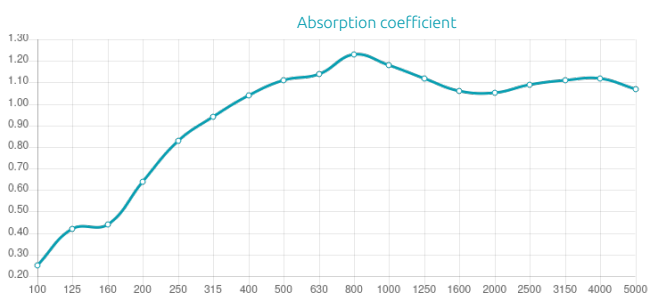

Performance