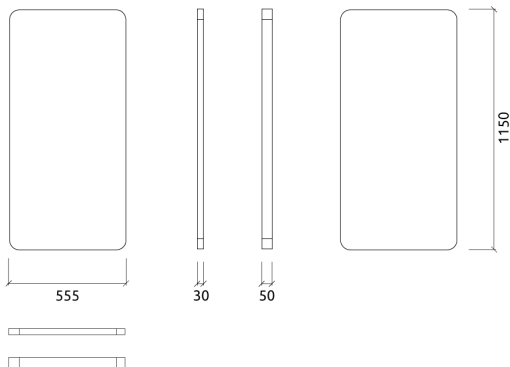

Performance

Technical Information

Features

Type:  
Absorber

Absorption range: 315 Hz to 8000 Hz

Acoustic Class: B | ( $\alpha_w$ ) = 0,80

Available fire rate:  
FG | Furniture Grade

Material:  
- Acoustic fabric  
- Calibrated cell acoustic foam

Dimensions:

FG - SF | 555x1150x50mm | 1.06 Kg

Myriad is an acoustic absorber panel, designed for rooms that require a simple and efficient solution for reverberation control. Made from high performance acoustic foam, covered with a premium acoustic fabric, Myriad excels in the high frequency range. Myriad unleashes its design potential when combining colours, allowing you to create beautiful designs and your own personalised patterns. Myriad is very easy to install, with a self-adhesive backing. In minutes you can have your room acoustically treated and ready to use.