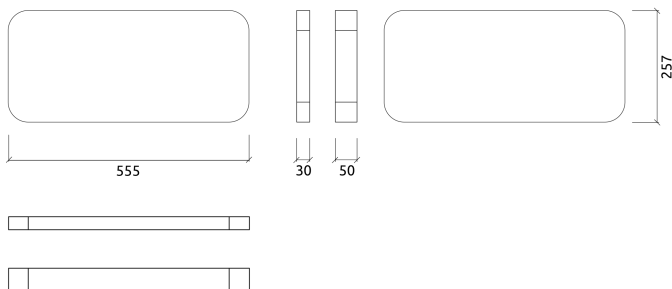

Performance

Technical Information

Features

Type:  
Absorber

Absorption range: 315 Hz to 8000 Hz

Acoustic Class: B | ( $\alpha_w$ ) = 0,80

Available fire rate:  
FG | Furniture Grade

Material:  
- Acoustic fabric  
- Calibrated cell acoustic foam

Dimensions:

FG - SF | 555x257x30mm | 0.16 Kg

Myriad is an acoustic absorber panel, designed for rooms that require a simple and efficient solution for reverberation control. Made from high performance acoustic foam, covered with a premium acoustic fabric, Myriad excels in the high frequency range. Myriad unleashes its design potential when combining colours, allowing you to create beautiful designs and your own personalised patterns. Myriad is very easy to install, with a self-adhesive backing. In minutes you can have your room acoustically treated and ready to use.