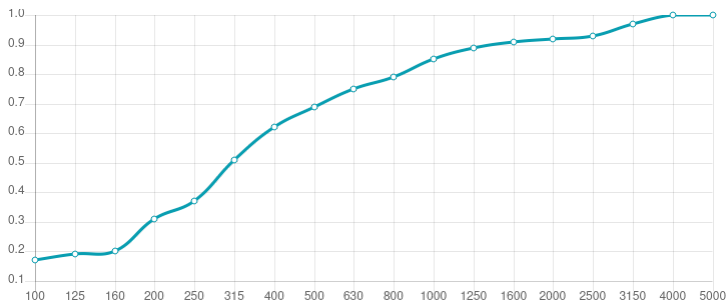

Performance

Technical Information

Features

Type:  
Absorber

Absorption range: 315 Hz to 8000 Hz

Acoustic Class: B | ( $\alpha_w$ ) = 0,80

Available fire rate:  
FG | Furniture Grade

Material:  
- Acoustic fabric  
- Calibrated cell acoustic foam

Dimensions:

FG - SF | 555x257x30mm | 0.16 Kg

Myriad is an acoustic absorber panel, designed for rooms that require a simple and efficient solution for reverberation control. Made from high performance acoustic foam, covered with a premium acoustic fabric, Myriad excels in the high frequency range. Myriad unleashes its design potential when combining colours, allowing you to create beautiful designs and your own personalised patterns. Myriad is very easy to install, with a self-adhesive backing. In minutes you can have your room acoustically treated and ready to use.