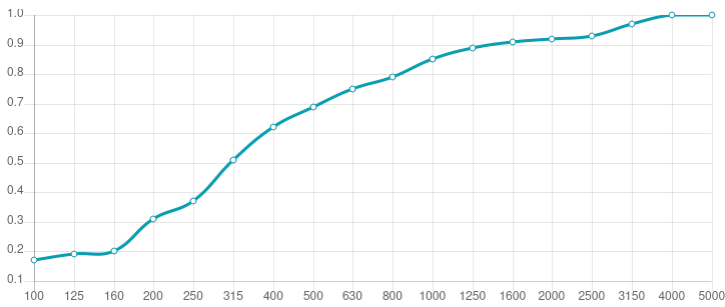

Performance

Technical Information

Features

Type:
Absorber

Absorption range: 315 Hz to 8000 Hz

Acoustic Class: B | (α_w) = 0,80

Available fire rate:
FG | Furniture Grade

Material:
- Acoustic fabric
- Calibrated cell acoustic foam

Dimensions:

FG - SF | 555x555x30mm | 0.34 Kg

Myriad is an acoustic absorber panel, designed for rooms that require a simple and efficient solution for reverberation control. Made from high performance acoustic foam, covered with a premium acoustic fabric, Myriad excels in the high frequency range. Myriad unleashes its design potential when combining colours, allowing you to create beautiful designs and your own personalised patterns. Myriad is very easy to install, with a self-adhesive backing. In minutes you can have your room acoustically treated and ready to use.