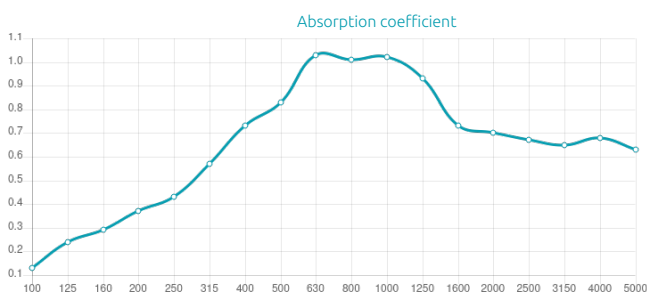

Acoustic Class:
C | (α_w) = 0,7

Purpose

- Sweet spot sound field distribution
- RT reduction

Recommended for

- Control Room
- Recording Room
- Home Studio
- Broadcast Studio
- Vocal Booth
- Drum Booth

Performance