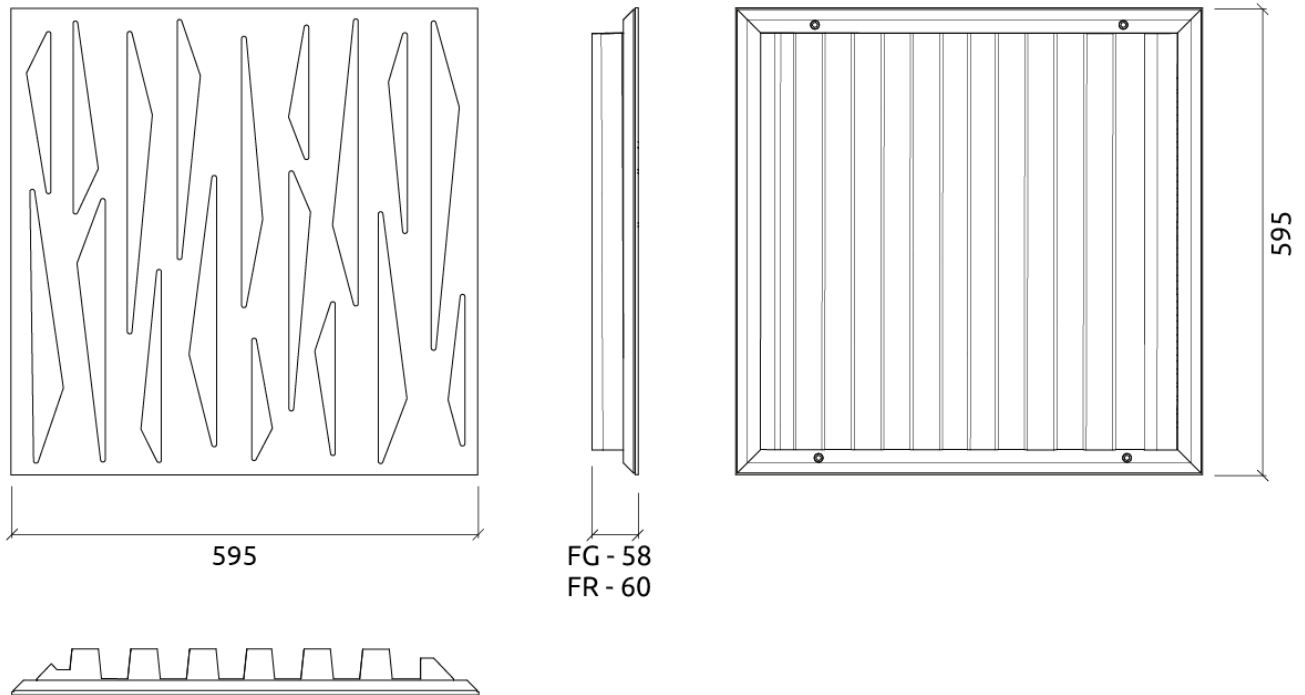

Vector Absorber | Lacquered HMDF

- Lacquered HMDF
- Acoustic fabric
- Marine-grade plywood structural frame
- Calibrated cell acoustic foam

Dimensions:

- Vector - Absorber | 595x595x58mm
- Equipped with four M6 Screw Thread receiver