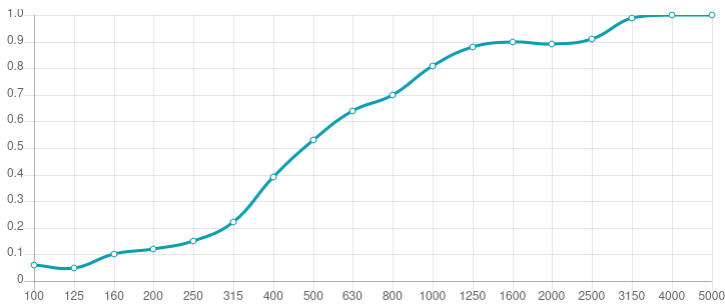

Performance

Technical Information

Features

Type:
Absorber

Absorption range: 315 Hz to 8000 Hz

Acoustic Class: B | (α_w) = 0,80

Available fire rate:
FG | Furniture Grade

Material:
- Acoustic fabric
- Calibrated cell acoustic foam

Dimensions:

FG - SF | 257x257x30mm | 0.08 Kg

Myriad is an acoustic absorber panel, designed for rooms that require a simple and efficient solution for reverberation control. Made from high performance acoustic foam, covered with a premium acoustic fabric, Myriad excels in the high frequency range. Myriad unleashes its design potential when combining colours, allowing you to create beautiful designs and your own personalised patterns. Myriad is very easy to install, with a self-adhesive backing. In minutes you can have your room acoustically treated and ready to use.