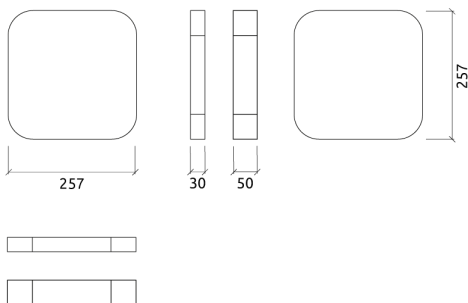

Technical Information

Features

Type:
Absorber

Absorption range: 315 Hz to 8000 Hz

Acoustic Class: B | (α_w) = 0,80

Available fire rate:
FG | Furniture Grade

Material:
- Acoustic fabric
- Calibrated cell acoustic foam

Dimensions:

FG - SF | 257x257x30mm | 0.08 Kg