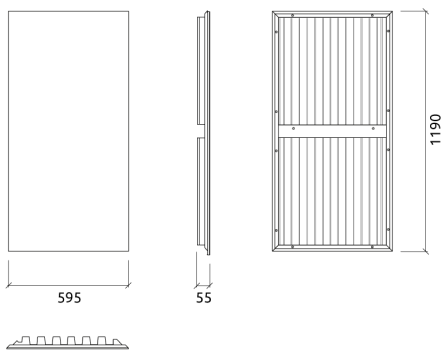

Features

Type:
Absorber

Absorption range: 160 Hz to 8000 Hz

Acoustic Class: A | (α_w) = 0,95

Available fire rates:
FG | Furniture Grade

Material:
- Acoustic fabric
- Marine grade plywood structural frame
- Calibrated cell acoustic foam

Equipped with fourteen M6 Screw Thread receiver

Dimensions:

FG - SF | 595x1190x52mm | 2.44 Kg
FG - WF | 595x1190x52mm | 2.57 Kg