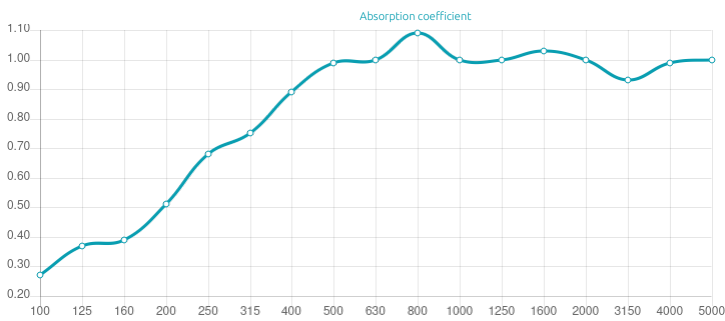

Performance

Technical Information

Features

Type:  
Absorber

Absorption range: 160 Hz to 8000 Hz

Acoustic Class: A | ( $\alpha_w$ ) = 0,95

Available fire rates:  
FG | Furniture Grade

Material:  
- Acoustic fabric  
- Marine grade plywood structural frame  
- Calibrated cell acoustic foam