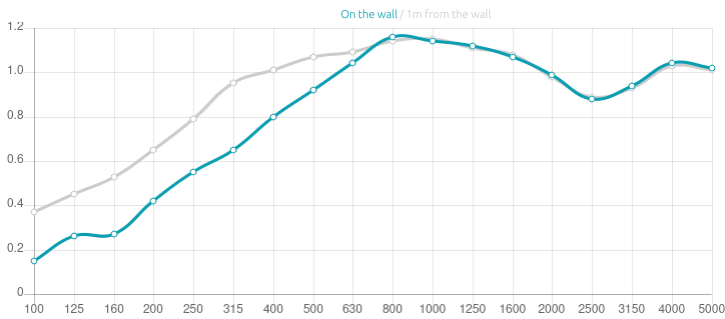

Performance

Technical Information

Features

Type: Absorber

Absorption Range: 350 Hz to 5000 Hz

Acoustic Class: B | (aw) = 0,85

Available fire rate:  
FG | Furniture Grade

- Materials:
- Acoustic fabric
  - Marine grade plywood structural frame
  - Calibrated cell acoustic foam

Six M6 Screw Thread receiver included on each panel.

Dimensions:

- FG - SF | 1190x595x52mm | 2.08 Kg
- FG - WF | 1190x595x52mm | 2.4 Kg

Helen is an acoustic panel with a simple design fashioned for an absorption treatment range from 350 Hz up to 5000 Hz. Artnovion developed Helen for people who do not like to change the aesthetics of their living rooms or the arrangement of their home cinemas, but still want a proper acoustic solution for problems such as first reflection control. Easy and effortless to apply, this acoustic panel is a classic and timeless solution.