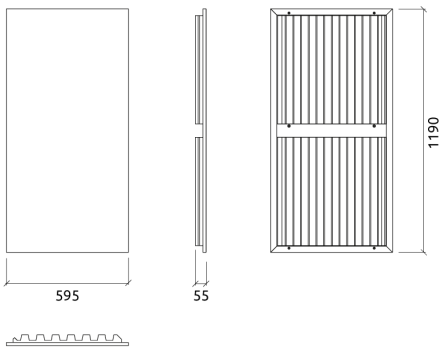

Technical Information

Features

Type: Absorber

Absorption Range: 350 Hz to 5000 Hz

Acoustic Class: B | (aw) = 0,85

Available fire rate:
FG | Furniture Grade

1. Materials:
2. Acoustic fabric
   - Marine grade plywood structural frame
   - Calibrated cell acoustic foam

Six M6 Screw Thread receiver included on each panel.

Dimensions:

- FG - SF | 1190x595x52mm | 2.08 Kg
- FG - WF | 1190x595x52mm | 2.4 Kg