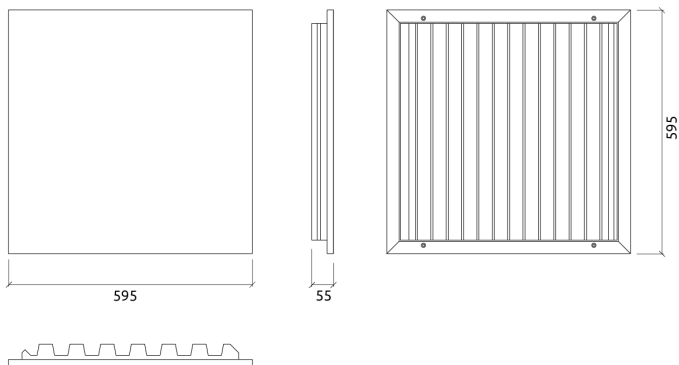

Technical Information

Features

Absorption Range: 350 Hz to 5000 Hz

Acoustic Class: B | (aw) = 0,85

Available fire rate:

FG | Furniture Grade

Materials:

- Acoustic fabric
- Marine grade plywood structural frame
- Calibrated cell acoustic foam

Four M6 Screw Thread receiver included on each panel.

Dimensions:

FG - SF | 595x595x52mm | 1.06 Kg

FG - WF | 595x595x52mm | 1.2 Kg