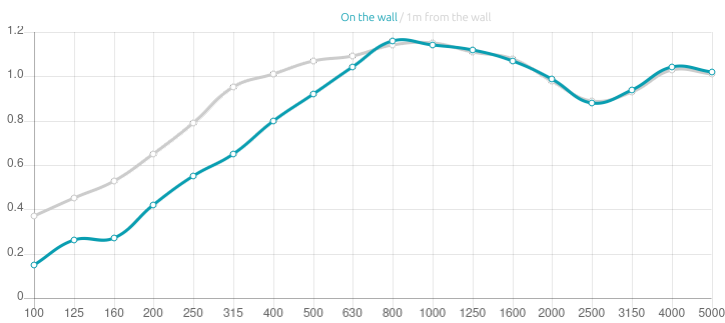

Performance

Technical Information

Features

Absorption Range: 350 Hz to 5000 Hz

Acoustic Class: B | (aw) = 0,85

Available fire rate:

FG | Furniture Grade

Materials:

- Acoustic fabric
- Marine grade plywood structural frame
- Calibrated cell acoustic foam

Four M6 Screw Thread receiver included on each panel.

Dimensions:

FG - SF | 595x595x52mm | 1.06 Kg

FG - WF | 595x595x52mm | 1.2 Kg