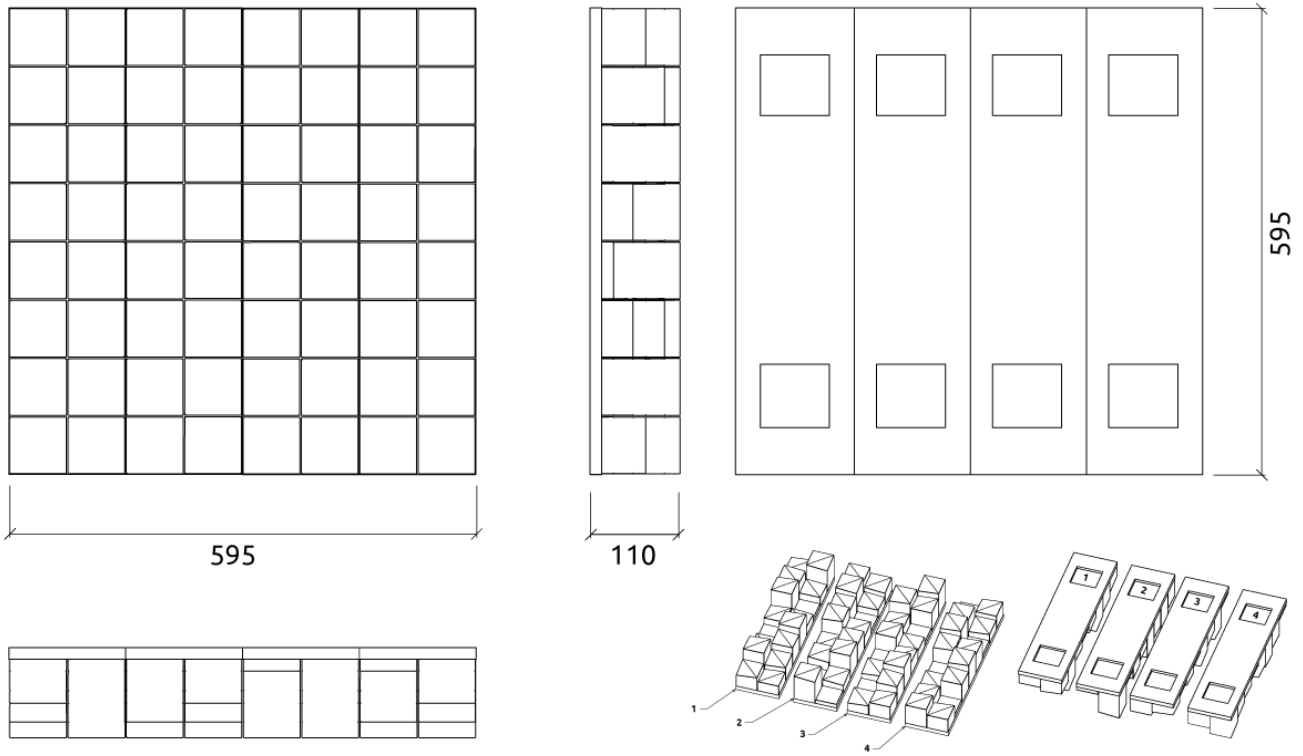

- Natural Wood

Atlas | - Lacquered HMDF

- Lacquered HMDF

Dimensions:

Atlas | 595x595x110mm

Integrated Fixing System

Why use diffusion?

Diffuser panels scattering incoming sound waves into smaller, lower energy waves, scattered over a large area. These scattered reflections create a homogeneous sound field distribution and a full, balanced acoustic response. This improves speech intelligibility, music quality, and creates a more uniform, larger sweet spot.

Add-ons

Installation: Integrated Fixing System

Dimensions

FG - LW | xxmm

FG - NW | 595x595x110mm

Weight

Kg

15.5 Kg