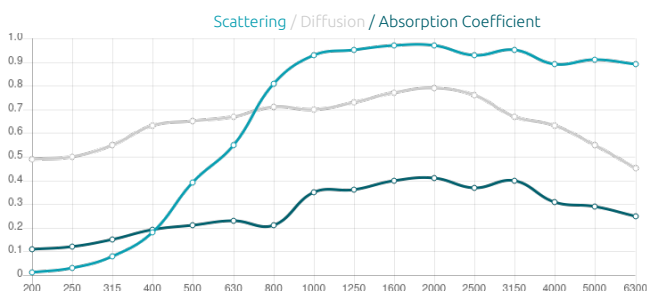

Performance

This product is available in the following Fire Rate:

FG | Furniture Grade

PRODUCT COMPOSITION:

Atlas | Natural Wood

- Natural Wood

Atlas | - Lacquered HMDF

- Lacquered HMDF

Dimensions:

Atlas | 595x595x110mm

Integrated Fixing System

Why use diffusion?

Diffuser panels scattering incoming sound waves into smaller, lower energy waves, scattered over a large area. These scattered reflections create a homogeneous sound field distribution and a full, balanced acoustic response. This improves speech intelligibility, music quality, and creates a more uniform, larger sweet spot.