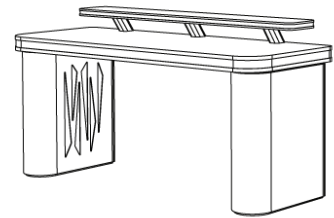

Dimensions

Add-ons

2100x700x910mm | 95.0 Kg