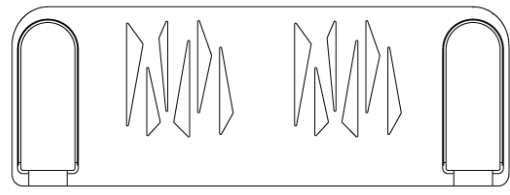

### Purpose

<b>VABT (Velocity Absorber Bass Trap)</b>

The Vector Desk ST is equipped with VABT (Velocity Absorber Bass Trap) core, an innovative way to control room modes, utilizing a carefully calibrated combination of foam densities, taking advantage of layout of the Vector Desk ST in high-velocity zones.

# Dimensions