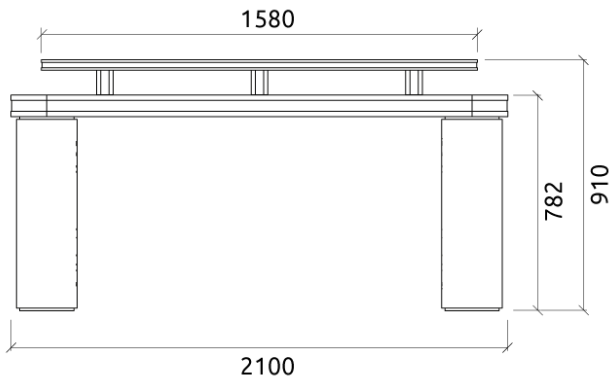

# Dimensions

## Add-ons

2100x700x910mm | 95.0 Kg