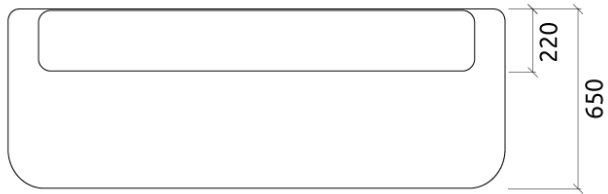

### Purpose

<b>VABT (Velocity Absorber Bass Trap)</b>

The Vector Desk ST is equipped with VABT (Velocity Absorber Bass Trap) core, an innovative way to control room modes, utilizing a carefully calibrated combination of foam densities, taking advantage of layout of the Vector Desk ST in high-velocity zones.

# Dimensions

## Add-ons

2100x700x910mm | 95.0 Kg