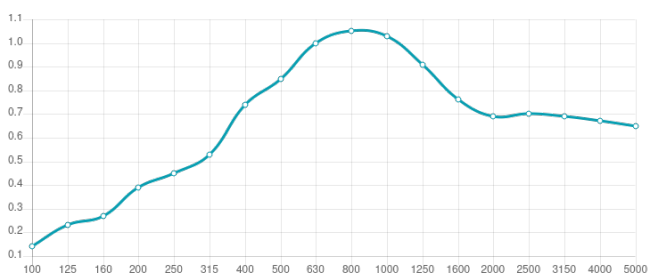

Performance

This product is available in the following Fire Rates:

FG | Furniture Grade
FR | Fire Rated

PRODUCT COMPOSITION:

Vector Doble V W - Absorber | Natural Wood
- Natural wood
- Acoustic fabric
- Marine-grade plywood structural frame
- Calibrated cell acoustic foam

Vector Doble V W - Absorber | Lacquered HMDF
- Lacquered HMDF
- Acoustic fabric
- Marine-grade plywood structural frame
- Calibrated cell acoustic foam

Dimensions:

FG | 595x1190x58mm
FR | 595x1190x60mm

The synergy

Jan Morel and Artnovion create the perfect symbioses between unique, stunning designs and high-quality acoustic solutions. Every project led by Jan entails full commitment and focus on details, common points to the Artnovion philosophy, embodied in the Jan Morel signature acoustic panels, brought to life by Artnovion.

Jan Morel can shape your dreams, Artnovion can make them come true.