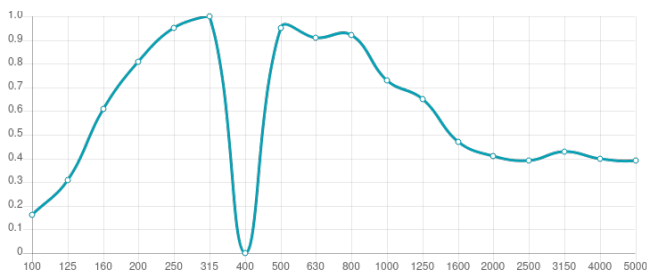

Acoustic Class:

D | $(\alpha_w) = 0,5$

Performance

Dimensions

Add-ons

1190x148x138mm | 3.7 Kg

Front

FG | (L06) Noir Vintage