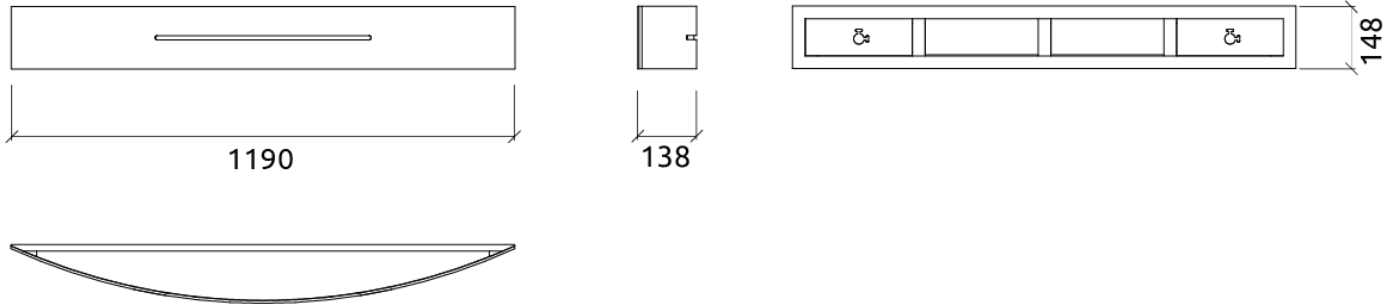

The Bow can be installed on walls or ceilings, hung on screws by means of a discreet imbedded backboard. It can also be installed directly through the front of the panel, concealed behind removable side-foam.

Acoustic Class:

D | $(\alpha_w) = 0,5$

Performance

Dimensions

Add-ons

1190x148x138mm | 3.7 Kg

Front

FG | (L06) Noir Vintage