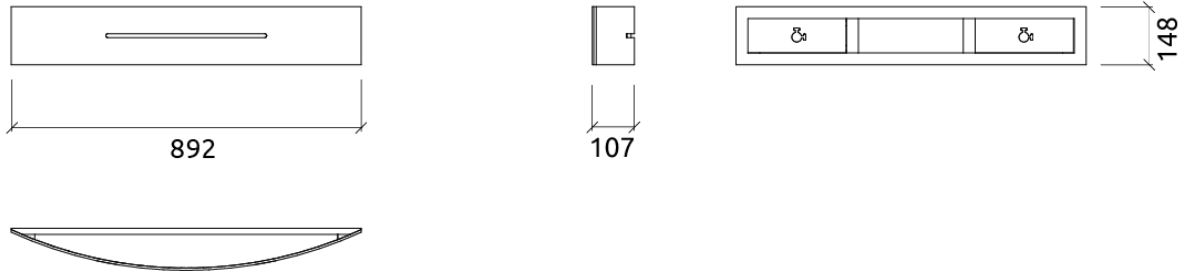

The Bow can be installed on walls or ceilings, hung on screws by means of a discreet imbedded backboard. It can also be installed directly through the front of the panel, concealed behind removable side-foam.

Performance

Dimensions

Add-ons

892x148x107mm | 2.4 Kg

Front

FG | (L06) Noir Vintage

Retail code:
2151775017504

FG | (L10) Bronze