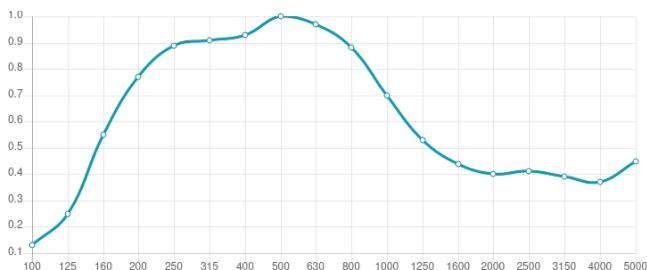

Performance

Dimensions

Add-ons

892x148x107mm | 2.4 Kg

Front

FG | (L06) Noir Vintage

Retail code:
2151775017504

FG | (L10) Bronze