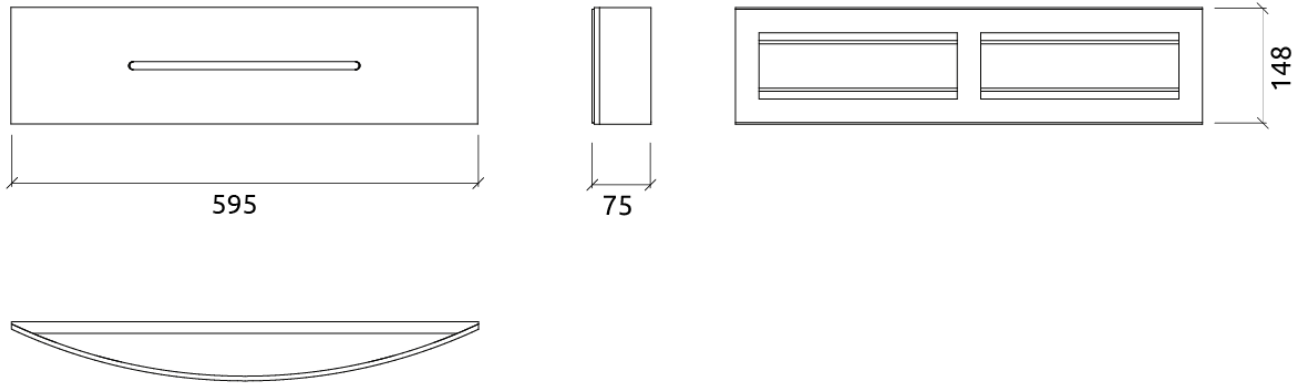

The Bow can be installed on walls or ceilings, hung on screws by means of a discreet imbedded backboard. It can also be installed directly through the front of the panel, concealed behind removable side-foam.

Performance

Dimensions

Add-ons

595x148x75mm | 1.4 Kg

Fabric

FG | (T0272) Snow White

Retail code:
10117750182721

FG | (T0273) Light Ivory