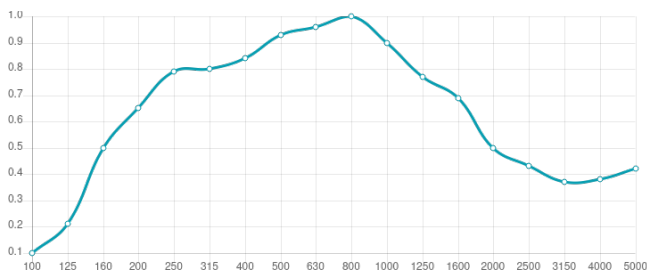

Performance

Dimensions

Add-ons

595x148x75mm | 1.4 Kg

Fabric

FG | (T0272) Snow White

Retail code:
10117750182721

FG | (T0273) Light Ivory