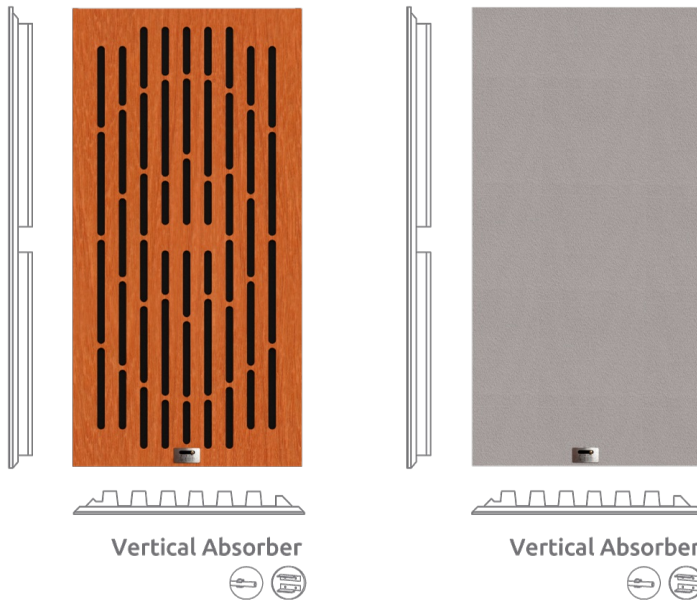

Skyros - Tuneable Absorber

Absorption
PRO AUDIO & STUDIO

Specifications

Finish: Fabric Finish

Installation: FixArt Tube | FixArt Metal

Description

Skyros is a flagship product for the professional audio market, used solely for the treatment of Mid and high frequencies in a room. Skyros' unique technology allows adjustment to target a specific range of mid and high frequencies, from 125Hz to 8000Hz. For a more efficient acoustical treatment we recommend installing on the walls. With a simple and timeless design, Skyros comes with a fabric or Wood finish available in different colours and adjustable to your unique preferences and environment.

Technical Information

Performance

Skyros - Tuneable Absorber

Absorption
PRO AUDIO & STUDIO

Specifications

Finish: Fabric Finish

Installation: FixArt Tube | FixArt Metal

Skyros Tuneable Absorbers range