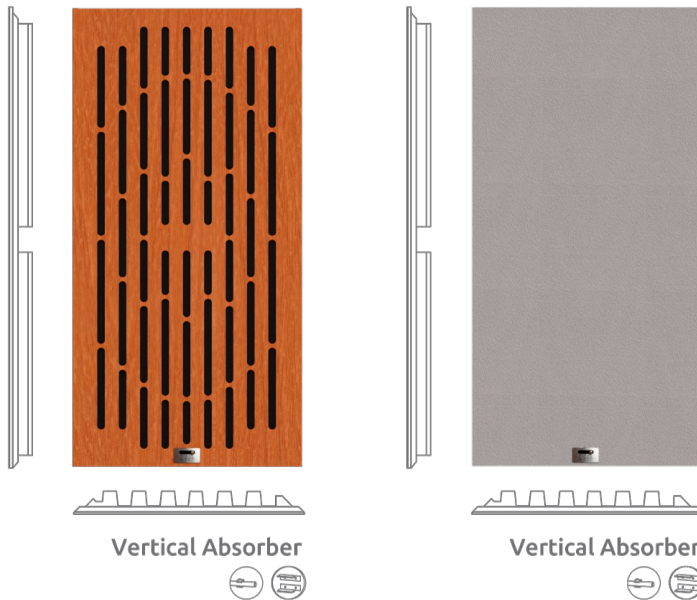

**Skyros - Tuneable Absorber**

Absorption  
PRO AUDIO & STUDIO

**Specifications**

Finish: Fabric Finish

Installation: FixArt Tube | FixArt Metal

**Description**

Skyros is a flagship product for the professional audio market, used solely for the treatment of Mid and high frequencies in a room. Skyros' unique technology allows adjustment to target a specific range of mid and high frequencies, from 125Hz to 8000Hz. For a more efficient acoustical treatment we recommend installing on the walls. With a simple and timeless design, Skyros comes with a fabric or Wood finish available in different colours and adjustable to your unique preferences and environment.

Finish: Fabric Finish

Installation: FixArt Tube | FixArt Metal

**Skyros Tuneable Absorbers range**

**Fixing System**

**Add-ons**

FixArt Connect