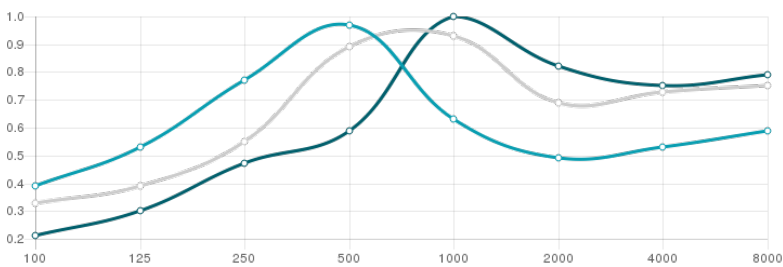

Performance