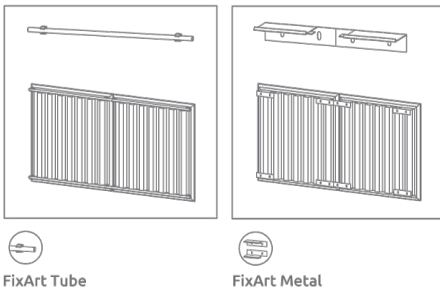

Finish: Fabric Finish

Installation: FixArt Tube | FixArt Metal

**Skyros Tuneable Absorbers range**

**Fixing System**

**Add-ons**

FixArt Connect