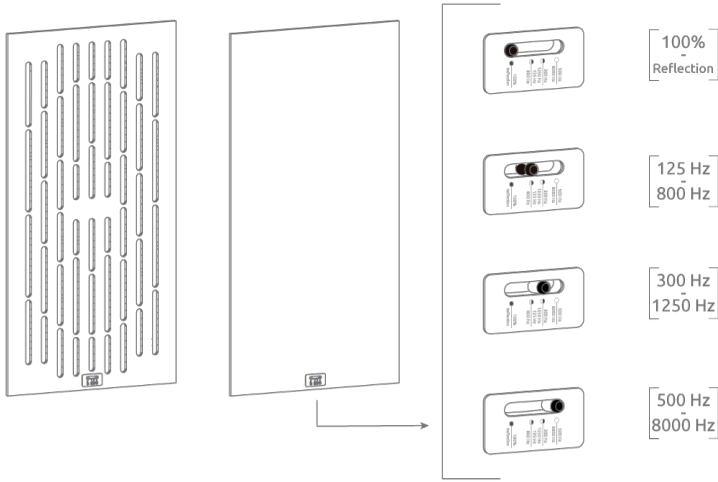

Skyros - Tuneable Absorber

Absorption
PRO AUDIO & STUDIO

Specifications

Finish: Fabric Finish

Installation: FixArt Tube | FixArt Metal