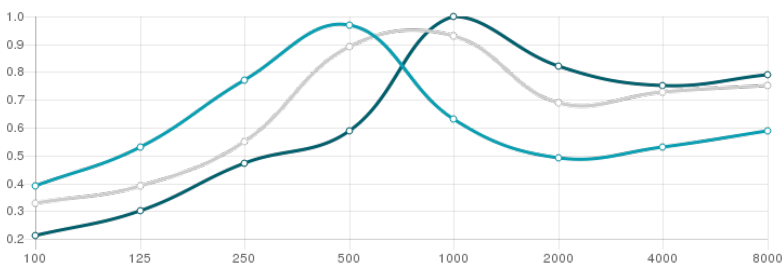

Performance

hello@artnovion.com

www.artnovion.com

24/05/2018