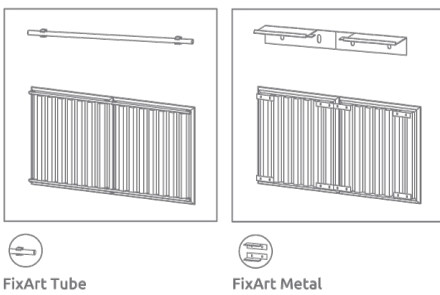

Fixing System

Add-ons

FixArt Connect