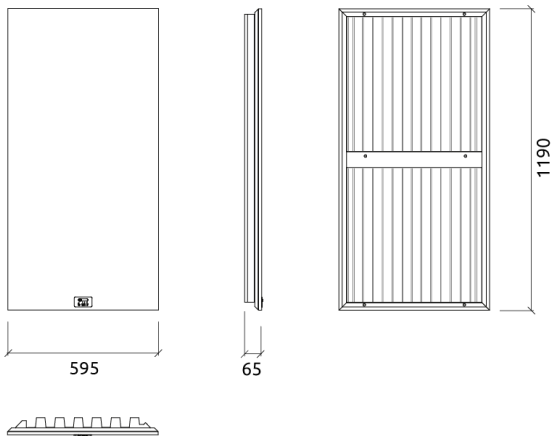

Technical Information