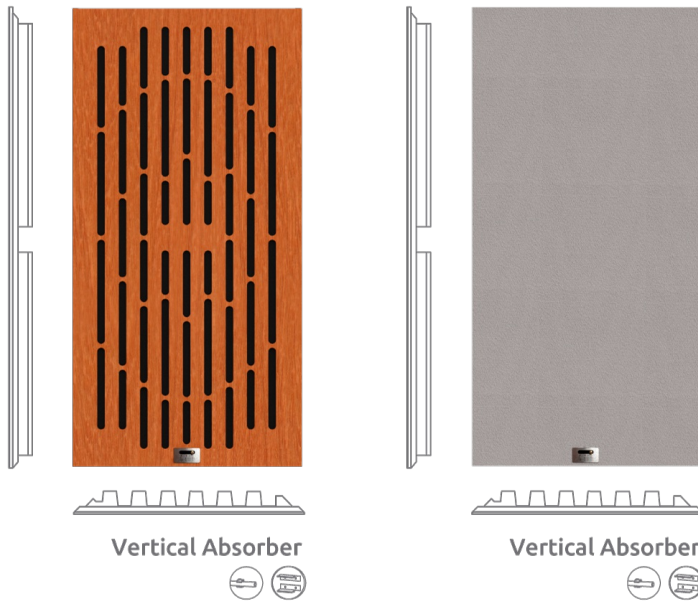

Skyros - Tuneable Absorber

Absorption
PRO AUDIO & STUDIO

Specifications

Finish: Fabric Finish

Installation: FixArt Tube | FixArt Metal

Description

Skyros is a flagship product for the professional audio market, used solely for the treatment of Mid and high frequencies in a room. Skyros' unique technology allows adjustment to target a specific range of mid and high frequencies, from 125Hz to 8000Hz. For a more efficient acoustical treatment we recommend installing on the walls. With a simple and timeless design, Skyros comes with a fabric or Wood finish available in different colours and adjustable to your unique preferences and environment.

Technical Information

Performance

Skyros - Tuneable Absorber

Absorption
PRO AUDIO & STUDIO

Specifications

Finish: Fabric Finish

Installation: FixArt Tube | FixArt Metal

Skyros Tuneable Absorbers range