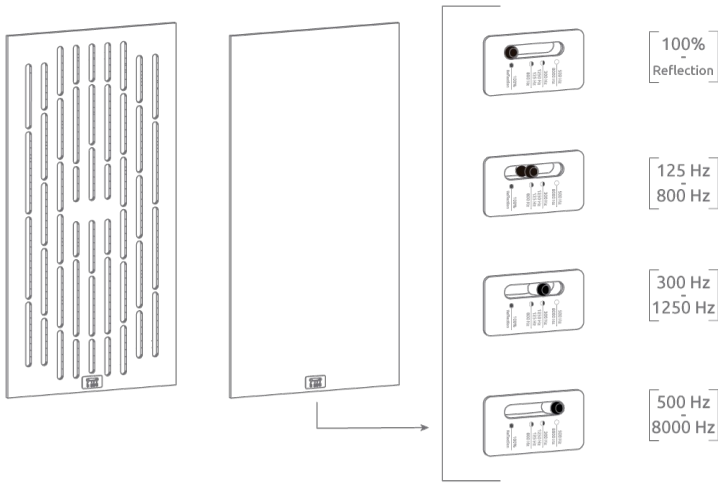

Skyros - Tuneable Absorber

Absorption
PRO AUDIO & STUDIO

Specifications

Finish: Fabric Finish

Installation: FixArt Tube | FixArt Metal

Description

Skyros is a flagship product for the professional audio market, used solely for the treatment of Mid and high frequencies in a room. Skyros' unique technology allows adjustment to target a specific range of mid and high frequencies, from 125Hz to 8000Hz. For a more efficient acoustical treatment we recommend installing on the walls. With a simple and timeless design, Skyros comes with a fabric or Wood finish available in different colours and adjustable to your unique preferences and environment.

Technical Information

Performance

Skyros - Tuneable Absorber

Absorption
PRO AUDIO & STUDIO

Specifications

Finish: Fabric Finish

Installation: FixArt Tube | FixArt Metal

Skyros Tuneable Absorbers range