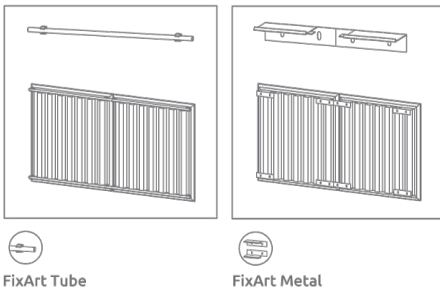

Fixing System

Add-ons

FixArt Connect