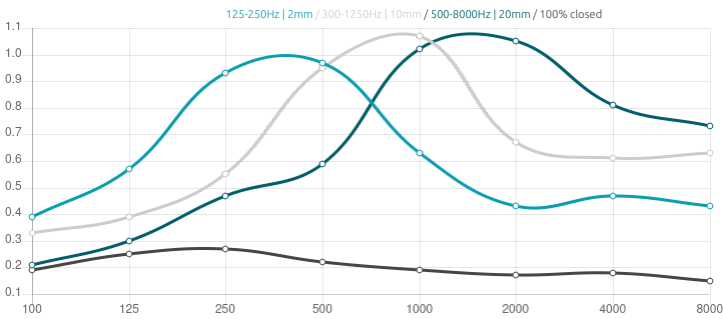

Performance

Technical Information

Features

Type: Tuneable Absorber  
 - Tuneable Mid-Low | Mid | Mid-High absorption, ranging to 100% reflection.

Absorption range: 125 Hz to 6000 Hz

Acoustic Class: B | ( $\alpha_w$ ) = 0,75

Dimensions:  
 - 595x1190x65mm

Six M6 Screw Thread receiver included on each panel.

Tuneable to target Mid-Low | Mid | Mid-High Frequency

Dimensions:

FG - LW | 595x1190x62mm | 6.58 Kg  
 FG - NW | 595x1190x62mm | 6.22 Kg

Skyros - Tuneable Absorber

Skyros is a flagship product for the professional audio market, used solely for the treatment of Mid and high frequencies in a room.

Skyros' unique technology allows adjustment to target a specific range of mid and high frequencies, from 125Hz to 6000Hz. For a more efficient acoustical treatment we recommend installing on the walls.