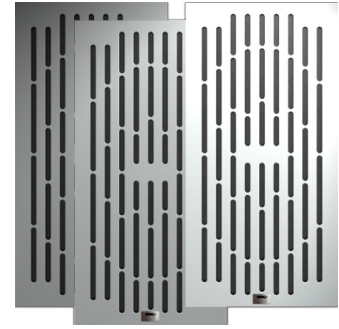

Skyros - Tuneable Absorber

Skyros is a flagship product for the professional audio market, used solely for the treatment of Mid and high frequencies in a room.

Skyros' unique technology allows adjustment to target a specific range of mid and high frequencies, from 125Hz to 6000Hz. For a more efficient acoustical treatment we recommend installing on the walls.

With a simple and timeless design, Skyros comes with a fabric or Wood finish available in different colours and adjustable to your unique preferences and environment.

Product finishes

(FG - LW) Lacquered Wood Finishes

(FG - NW) Natural Wood Finishes

Purpose

- First reflection control
- RT reduction
- Extended mid-low frequency absorption
- Reducing excessive reverberation

Recommended for

- Control Room
- Recording Room
- Home Studio
- Broadcast Studio
- Vocal Booth

Fixing Systems

Wall

+ FixArt Clip

+ FixArt Tube

Add-ons

+ FixArt Connect