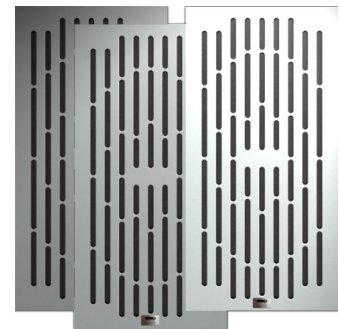

Performance

Technical Information

Features

Type: Tuneable Absorber  
 - Tuneable Mid-Low | Mid | Mid-High absorption, ranging to 100% reflection.

Absorption range: 125 Hz to 6000 Hz

Acoustic Class: B | ( $\alpha_w$ ) = 0,75

Available fire rates:  
 FG | Furniture Grade

Material:  
 - Natural Wood veneer | Lacquered HMDF  
 - Marine grade plywood structural frame  
 - Marine grade plywood structural frame  
 - Calibrated cell acoustic foam

Dimensions:  
 - 595x1190x65mm

Six M6 Screw Thread receiver included on each panel.

Tuneable to target Mid-Low | Mid | Mid-High Frequency

Dimensions:

FG - LW | 595x1190x62mm | 6.58 Kg  
 FG - NW | 595x1190x62mm | 6.22 Kg

Skyros - Tuneable Absorber

Skyros is a flagship product for the professional audio market, used solely for the treatment of Mid and high frequencies in a room.

Skyros' unique technology allows adjustment to target a specific range of mid and high frequencies, from 125Hz to 6000Hz. For a more efficient acoustical treatment we recommend installing on the walls.