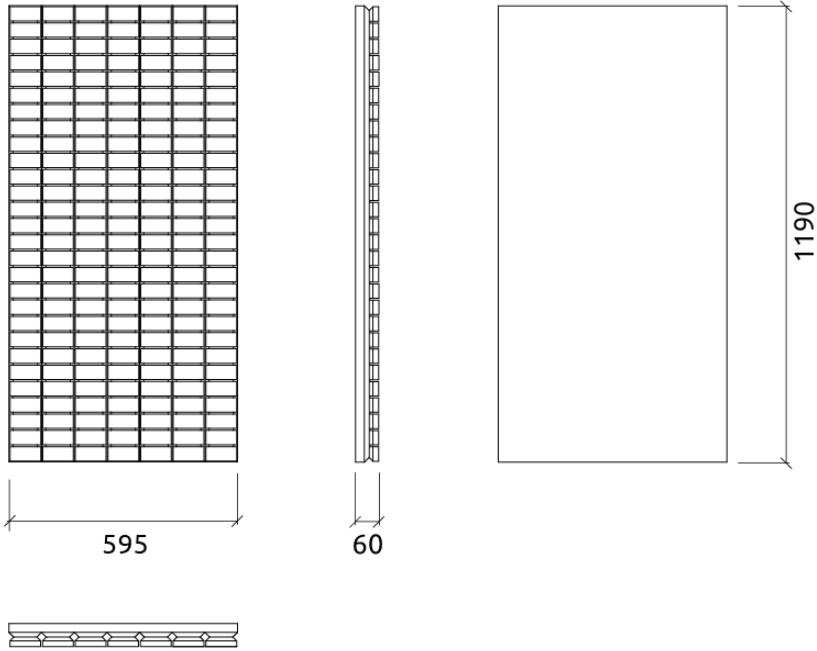

#### PRODUCT COMPOSITION:

Loki | Velvet finish  
- Flock Velvet finish  
- Calibrated cell acoustic foam

Loki | Foam finish  
- Calibrated cell acoustic foam

Dimensions:  
Loki | 595x1190x60mm

### Dimensions

FG - F | 595x1190x60mm

FG - VF | 595x1190x60mm

### Box

Quantity per box: 6

Dimensions: 1240x400x650mm

Volume: 0.322m<sup>3</sup>

Weight: 8.73Kg