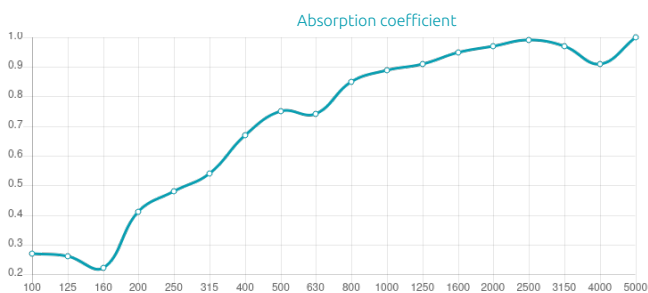

Performance

This product is available in the following Fire Rate:
FG | Furniture Grade

PRODUCT COMPOSITION:

Loki | Velvet finish
- Flock Velvet finish
- Calibrated cell acoustic foam

Loki | Foam finish
- Calibrated cell acoustic foam

Dimensions:
Loki | 595x1190x60mm