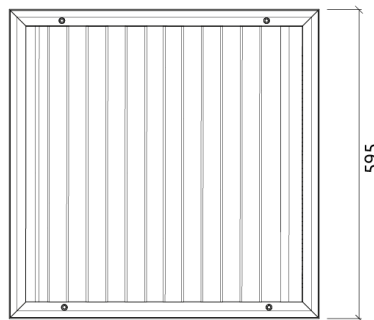

Performance

Features

Type: Absorber

Absorption Range: 350 Hz to 4000 Hz

Acoustic Class: C | (aw) = 0,87

Available fire rates:
FG | Furniture Grade

- Materials:
- Lacquered HMDF
 - Marine grade plywood structural frame
 - Calibrated cell acoustic foam

Four M6 Screw Thread receiver included on each panel.

Dimensions:

FG - LW | 595x595x66mm

Technical Information

Kalahari is a high performance acoustic absorber, crafted from wood using the same patented Artnovion technology that brought about the Sahara panel.