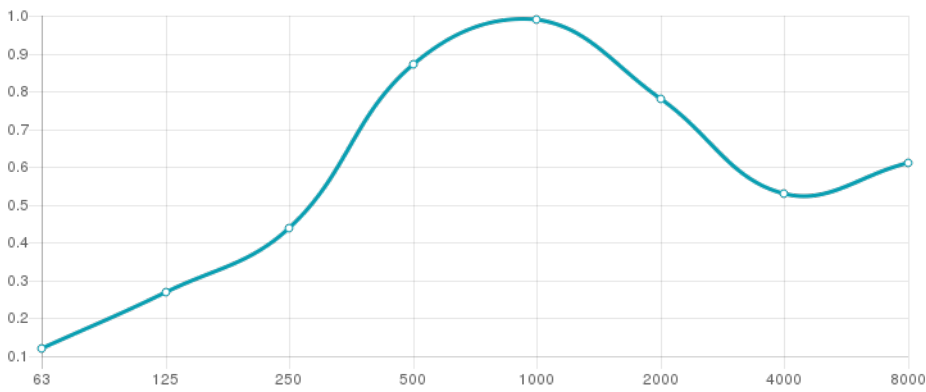

Performance

Features

Type: Absorber

Absorption Range: 350 Hz to 4000 Hz

Acoustic Class: C | (aw) = 0,87

Available fire rates:
FG | Furniture Grade

- Materials:
- Lacquered HMDF
 - Marine grade plywood structural frame
 - Calibrated cell acoustic foam

Four M6 Screw Thread receiver included on each panel.

Dimensions:

FG - LW | 595x595x66mm

Technical Information

Kalahari is a high performance acoustic absorber, crafted from wood using the same patented Artnovion technology that brought about the Sahara panel.