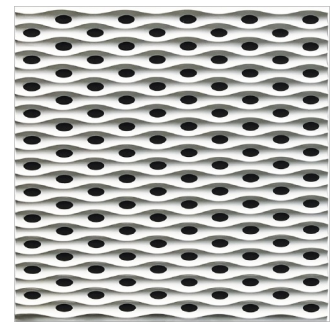

Performance

Features

Type: Absorber

Absorption Range: 350 Hz to 4000 Hz

Acoustic Class: C | (aw) = 0,87

Available fire rates:
FG | Furniture Grade

- Materials:
- Lacquered HMDF
 - Marine grade plywood structural frame
 - Calibrated cell acoustic foam

Four M6 Screw Thread receiver included on each panel.

Dimensions:

FG - LW | 595x595x66mm

Technical Information

Kalahari is a high performance acoustic absorber, crafted from wood using the same patented Artnovion technology that brought about the Sahara panel.

Kalahari has an elegant tessellated pattern, designed to meld seamlessly across rooms. Kalahari is especially efficient at reflection control, providing valuable scattering along with absorption.

The Kalahari absorber is available in a selection of sizes in lacquered and metallic finishes, available in 2 sizes in 2 orientations.