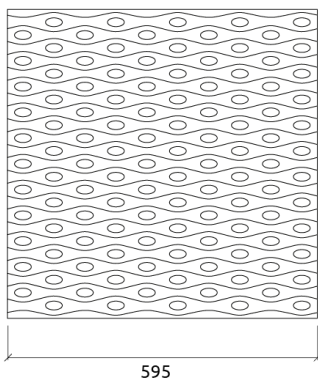

Performance

Features

Type: Absorber

Absorption Range: 350 Hz to 4000 Hz

Acoustic Class: C | (aw) = 0,87

Available fire rates:
FG | Furniture Grade

- Materials:
- Lacquered HMDF
 - Marine grade plywood structural frame
 - Calibrated cell acoustic foam

Four M6 Screw Thread receiver included on each panel.

Dimensions:

FG - LW | 595x595x66mm

Technical Information

Kalahari is a high performance acoustic absorber, crafted from wood using the same patented Artnovion technology that brought about the Sahara panel.