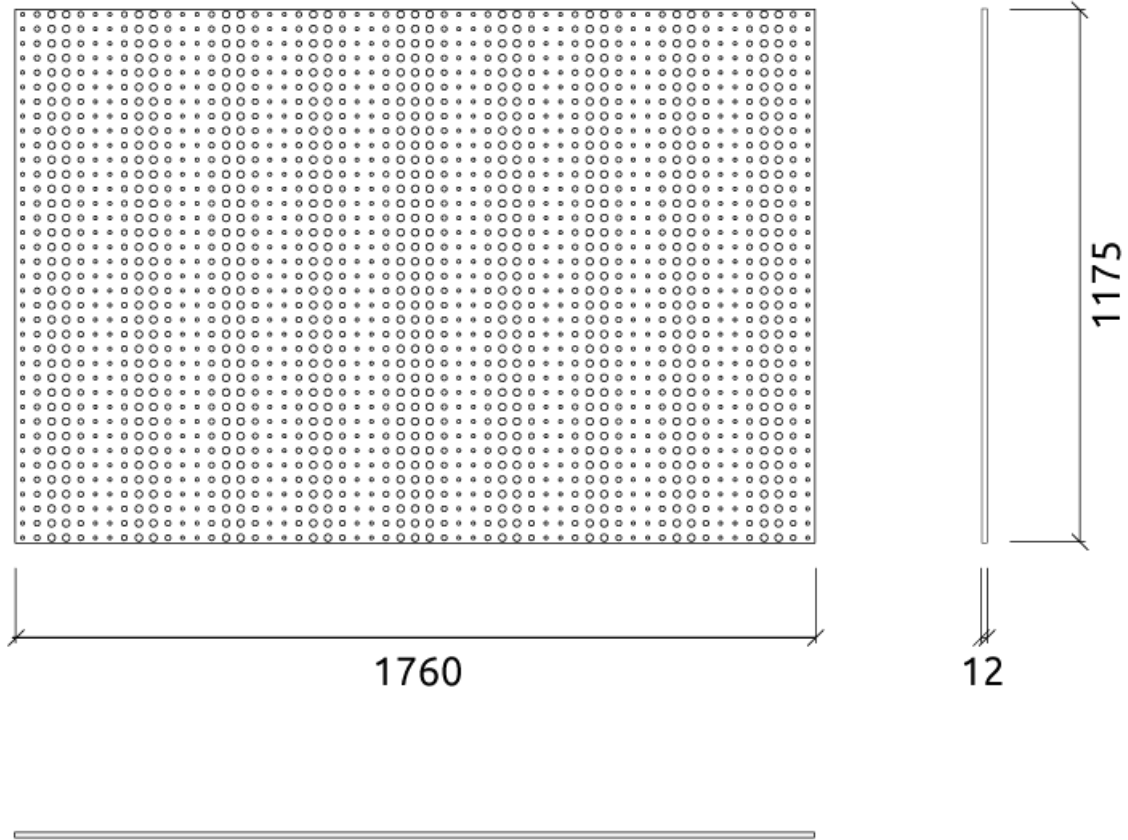

Product Dimensions:

Kea - 1760x1175x12mm

## Add-ons

Dimensions	Weight	Box
FG - NW   1760x1175x12mm	18.6 Kg	Quantity per box: 20
FR - LW   1760x1175x12mm	18.6 Kg	Dimensions: 2000x1300x450mm
FG - LW   1760x1175x12mm	18.6 Kg	Volume: 1.17m <sup>3</sup>
FR - NW   1760x1175x12mm	18.6 Kg	Weight: 397.0Kg