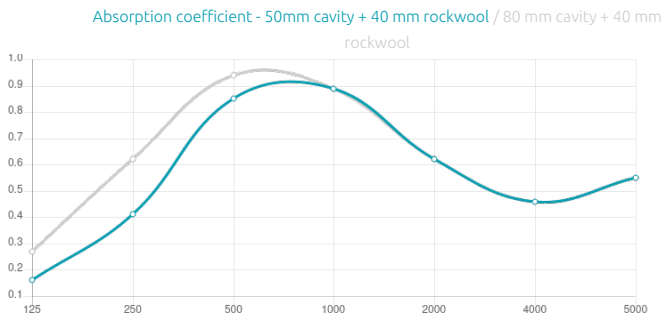

Performance

This product is available in the following Fire Rates:

FG | Furniture Grade
FR | Fire Rated

PRODUCT COMPOSITION:

Kea | Natural Wood Veneer (FG)
- Natural Wood Veneer

Kea | Natural Wood Veneer (FR)
- Natural Wood Veneer

Kea | Lacquered HMDF (FG)
- Lacquered HMDF

Kea Lacquered Fire retardant HMDF (FR)
- Lacquered Fire Retardant HMDF

Product Dimensions:

Kea - 1760x1175x12mm