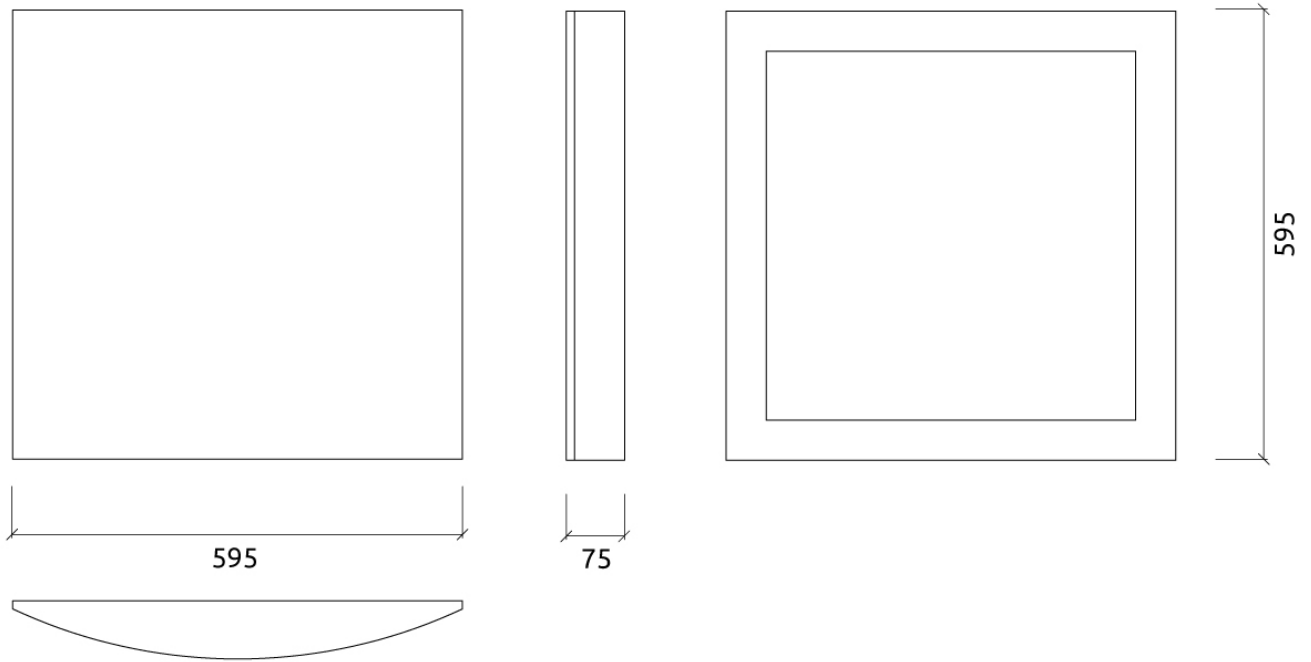

Add-ons

GlueArt

Instant Fix Kit

Dimensions

FG - SF | 595x595x75mm

Weight

1.12 Kg

Box

Quantity per box: 8

Dimensions: 650x790x660mm

Volume: 0.339m³

Weight: 11.9Kg