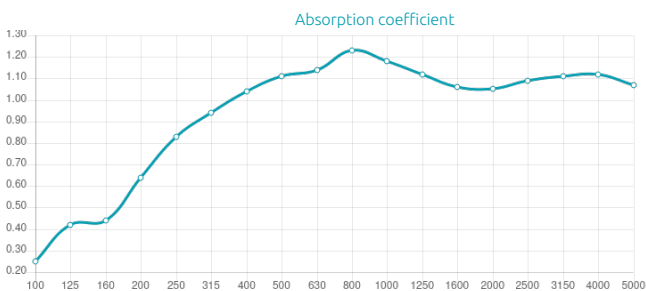

Performance