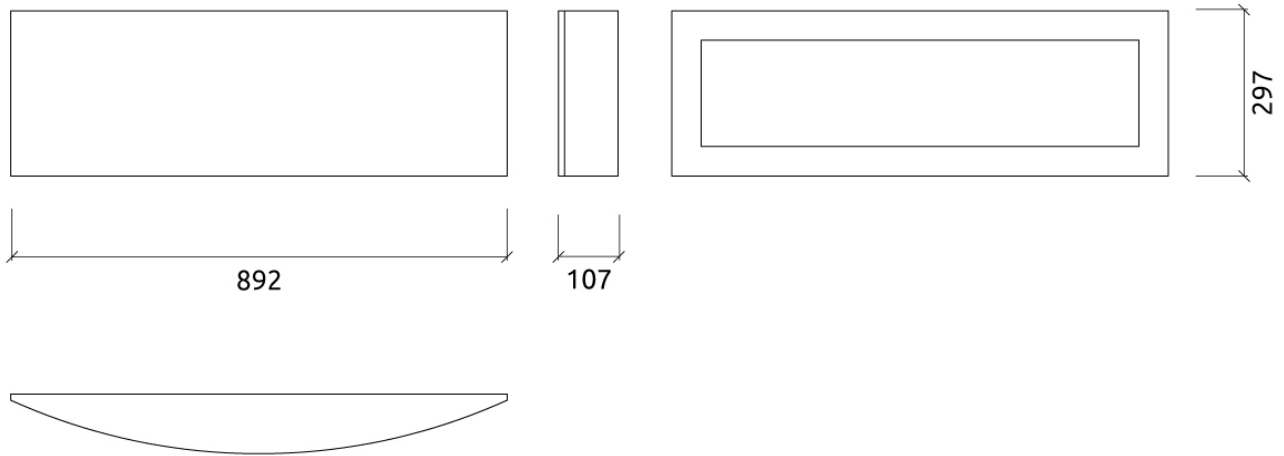

Add-ons

GlueArt

Instant Fix Kit

Dimensions

FG - SF | 892x297x107mm

Weight

1.26 Kg

Box

Quantity per box: 4

Dimensions: 1235x255x655mm

Volume: 0.206m³

Weight: 7.32Kg