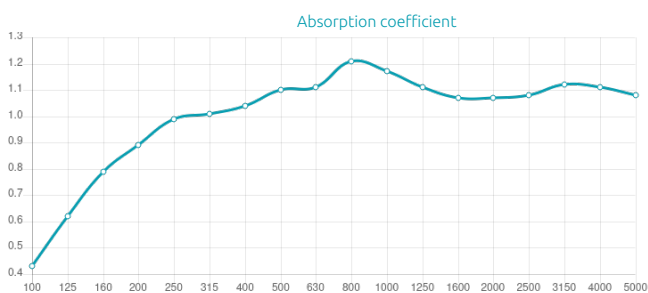

Performance