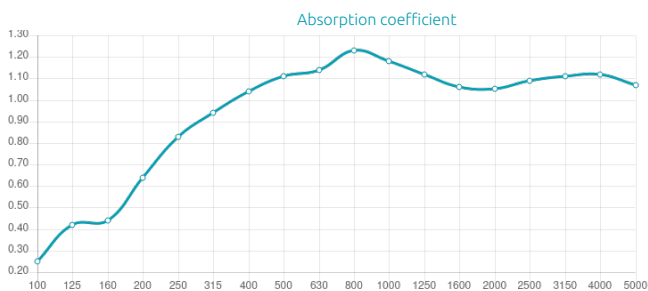

Performance