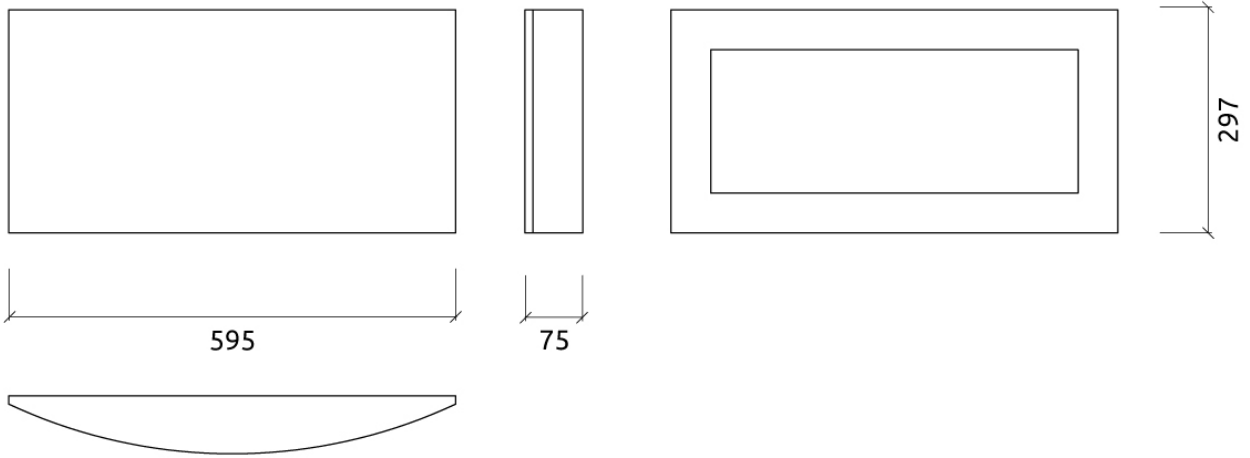

Add-ons

GlueArt

Instant Fix Kit

Dimensions

FG - SF | 595x297x75mm

Weight

0.72 Kg

Box

Quantity per box: 8

Dimensions: 645x405x655mm

Volume: 0.171m³

Weight: 8.1Kg