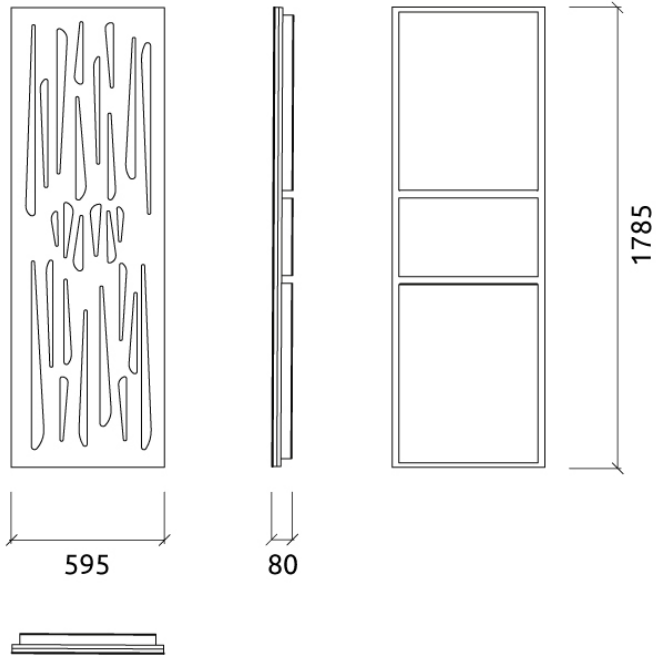

Performance

This product is available in the following Fire Rate:
FG | Furniture Grade

PRODUCT COMPOSITION:

Antares XL - Bass Trap - Wall | Natural Wood

- Natural wood
- Acoustic fabric
- Marine-grade plywood structural frame
- Calibrated cell acoustic foam

Antares XL - Bass Trap - Wall | Lacquered Wood

- Lacquered wood
- Acoustic fabric
- Marine-grade plywood structural frame
- Calibrated cell acoustic foam

Dimensions:

Antares XL - Bass Trap - Wall | 595x1785x80mm

Add-ons

GlueArt

595x1785x80mm | 19.5 Kg

Front

FG | (L21) Gloss White

Retail code:
422242760365121

FG | (L22) Jet Black

Retail code:
422242760365131