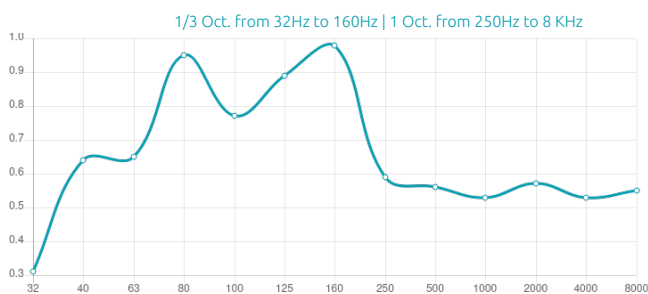

Performance

This product is available in the following Fire Rate:
FG | Furniture Grade

PRODUCT COMPOSITION:

Antares XL - Bass Trap - Wall | Natural Wood

- Natural wood
- Acoustic fabric
- Marine-grade plywood structural frame
- Calibrated cell acoustic foam

Antares XL - Bass Trap - Wall | Lacquered Wood

- Lacquered wood
- Acoustic fabric
- Marine-grade plywood structural frame
- Calibrated cell acoustic foam

Dimensions:

Antares XL - Bass Trap - Wall | 595x1785x80mm