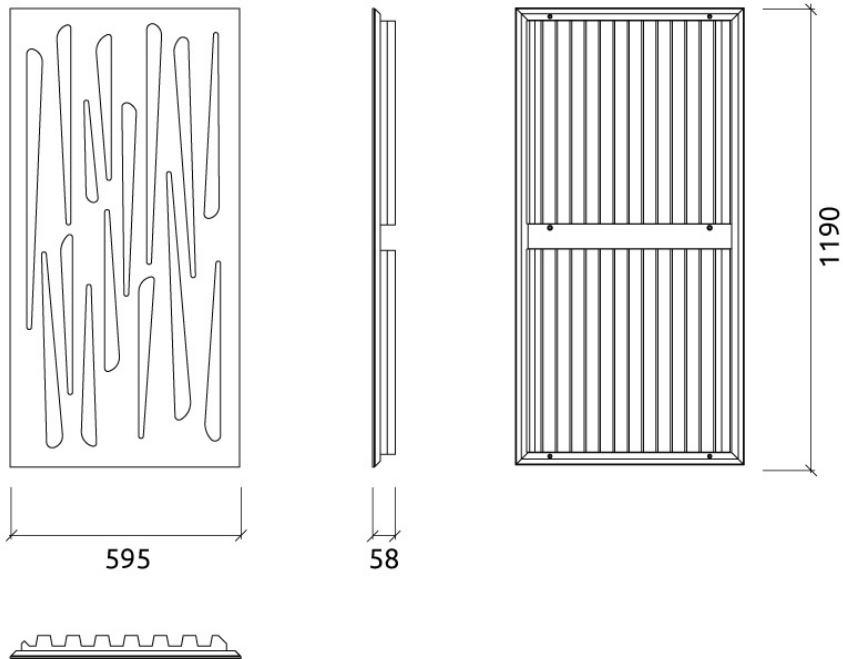

Add-ons

FixArt Tube

FixArt Clip

GlueArt

Instant Fix Kit

Kit Mobile Wall

M6 Screw Thread receiver - Add-on

Disclaimer:

When using FixArt Tube on the ceiling, it is obligatory to use the FixArt Lock security device. This system guarantees a safe and precise installation. Artnovion is not liable for any damage caused by improper use of FixArt Tube.

595x1190x58mm | 3.92 Kg