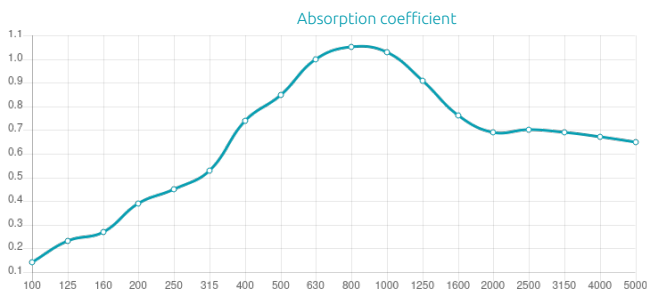

Performance

This product is available in the following Fire Rate:

FG | Furniture Grade

PRODUCT COMPOSITION:

Antares Doble V W - Absorber | Natural Wood

- Natural wood

- Acoustic fabric

- Marine-grade plywood structural frame

- Calibrated cell acoustic foam

Antares Doble V W - Absorber | Lacquered HMDF

- Lacquered HMDF

- Acoustic fabric

- Marine-grade plywood structural frame

- Calibrated cell acoustic foam

Dimensions:

FG | 595x1190x58mm

The synergy

Jan Morel and Artnovion create the perfect symbioses between unique, stunning designs and high-quality acoustic solutions. Every project led by Jan entails full commitment and focus on details, common points to the Artnovion philosophy, embodied in the Jan Morel signature acoustic panels, brought to life by Artnovion.

Jan Morel can shape your dreams, Artnovion can make them come true.