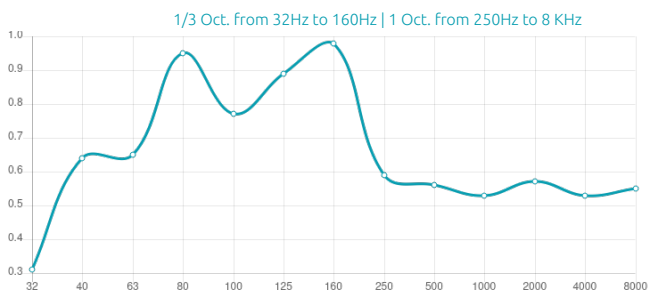

Performance

Dimensions:

Antares Doble W - Bass Trap - Wall | 595x1190x58mm

- Equipped with eight M6 Screw Thread receiver

These panels can only be installed on vertical walls. Not for ceiling use.

Fixing Systems: [Fixart Tube](#)

FixArt Tube is a innovative system for acoustic panels. Easy to install, easy to align, Simply follow our template and attach the clip fixture to your surface, and then to the corners of your panel, clip them both into the tube, and you're done! With easy adjustment once mounted, and an easy clip-in, clip-out.