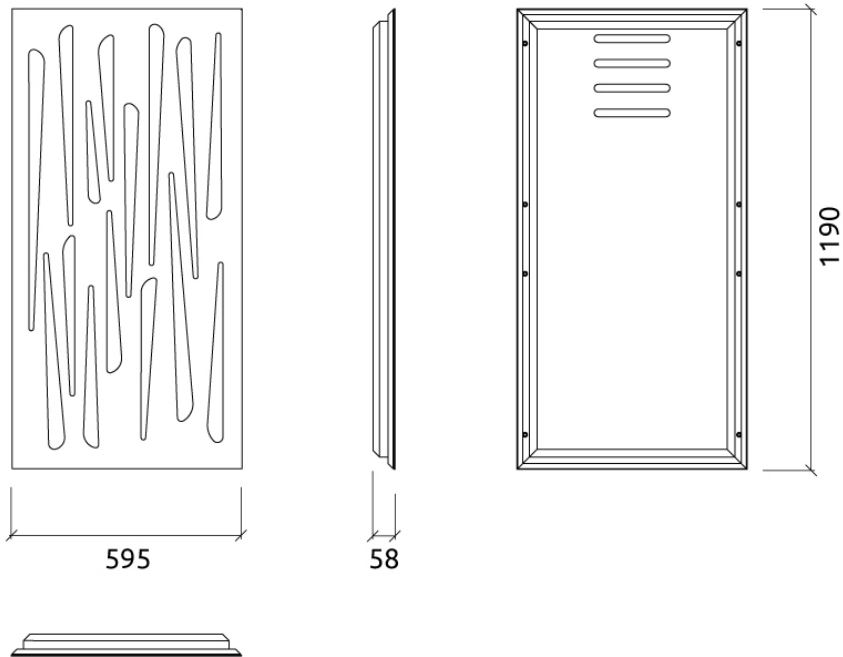

Antares Doble W - Bass Trap - Wall | Lacquered Wood

- Lacquered wood
- Acoustic fabric
- Marine-grade plywood structural frame
- Calibrated cell acoustic foam

Performance

Dimensions:

Antares Doble W - Bass Trap - Wall | 595x1190x58mm

- Equipped with eight M6 Screw Thread receiver

These panels can only be installed on vertical walls. Not for ceiling use.

Fixing Systems: [Fixart Tube](#)

FixArt Tube is a innovative system for acoustic panels. Easy to install, easy to align, Simply follow our template and attach the clip fixture to your surface, and then to the corners of your panel, clip them both into the tube, and you're done! With easy adjustment once mounted, and an easy clip-in, clip-out.