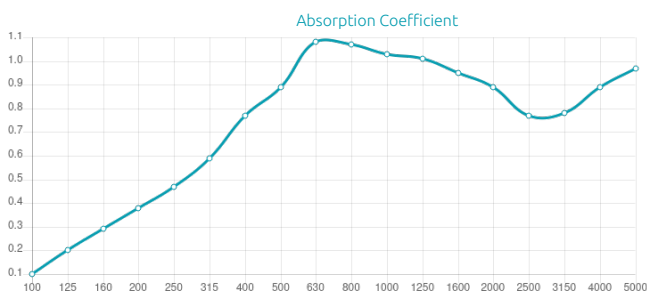

Performance

This product is available in the following Fire Rate:
FG | Furniture Grade

PRODUCT COMPOSITION:

1. Orion Absorber | Natural Wood
2. Natural wood
   - Marine-grade plywood structural frame
   - Calibrated cell acoustic foam

1. Orion Absorber | Lacquered HMDF
2. Lacquered HMDF
   - Marine-grade plywood structural frame
   - Calibrated cell acoustic foam

Dimensions:

1. Orion | 595x595x55mm
2. Equipped with four M6 Screw Thread receiver