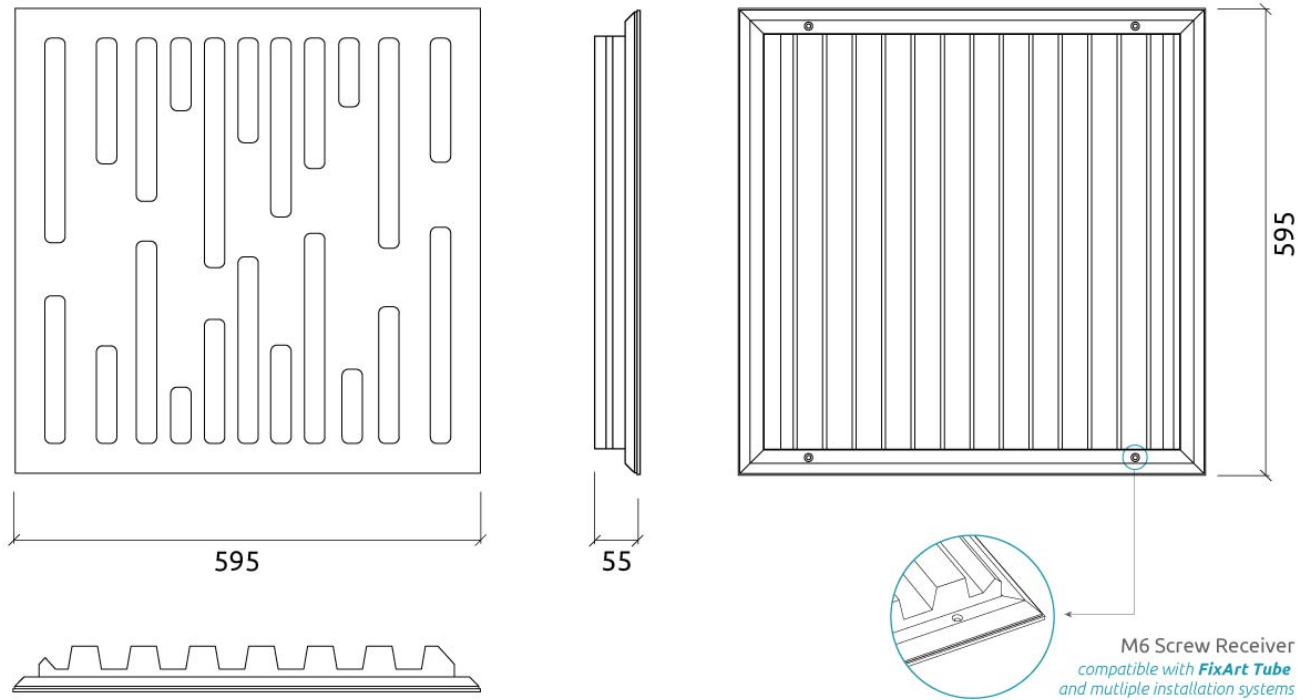

Dimensions:

- Orion | 595x595x55mm
- Equipped with four M6 Screw Thread receiver

Add-ons

FixArt Tube

FixArt Clip

GlueArt

Instant Fix Kit

Kit Mobile Wall