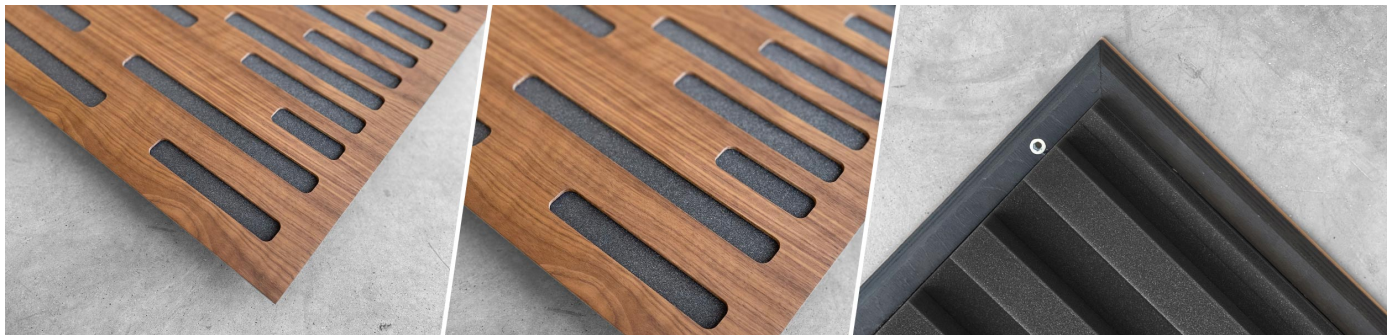

Orion W - Absorber

The latest addition to the Pro Audio and Studio Range.

Orion brings the distinct design of our flagship Logan diffuser to new horizons. An array of Orion absorbers create areas with a distinct acoustic response, each calibrated to work at a certain frequency range.

Using these Helmholtz-style absorption techniques boosts mid-low and mid-range absorption, whilst the open areas of the panel are enough to guarantee high-frequency absorption. Orion is a great technical product, designed for the studio world, where each surface is critical - making sure that you get the best out of your studio. Orion's performance begins at 315 Hz and offers effective and even absorption up to 3150 Hz.

- Orion is an impressive combination of unique Artnovion acoustic design with high-performance acoustical cores.

- Orion absorber panels can be effortlessly installed on walls or ceilings.

Features

Type:
Absorber