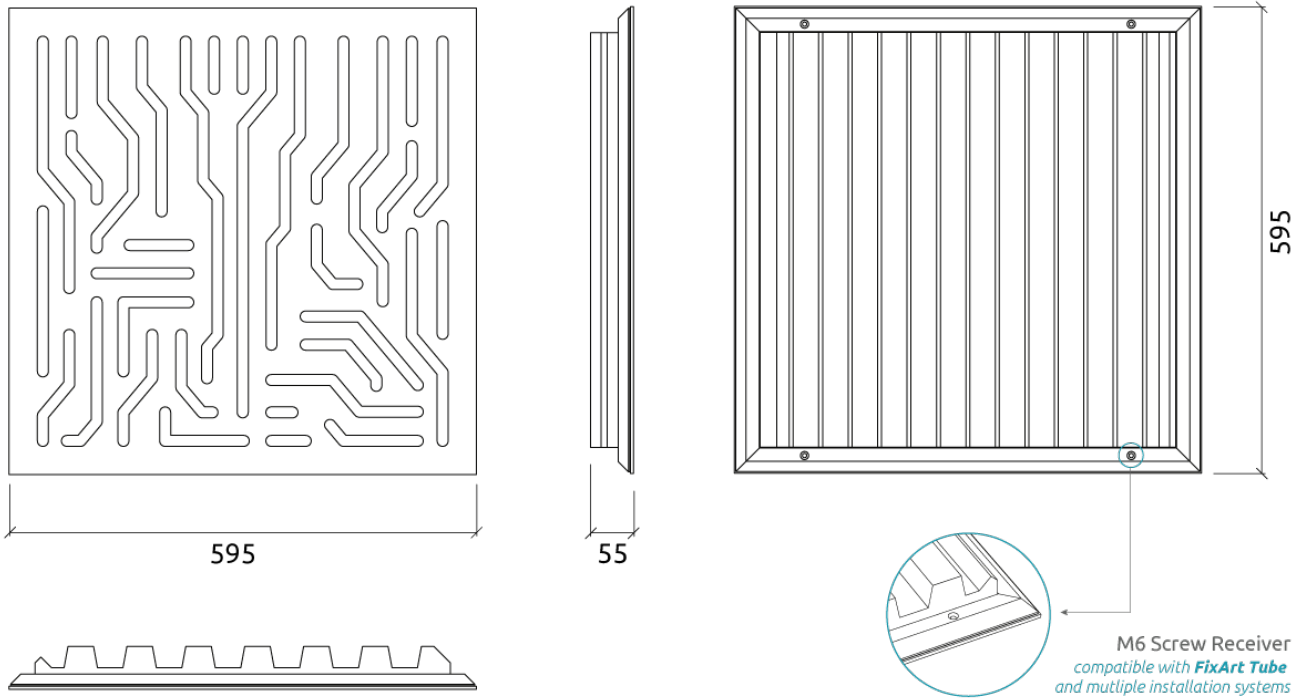

- Azteka | Lacquered HMDF
- Lacquered HMDF
 - Marine-grade plywood structural frame
 - Calibrated cell acoustic foam

Range Dimensions:
Azteka - Absorber | 595x595x55mm
- Equipped with four M6 Screw Thread receiver