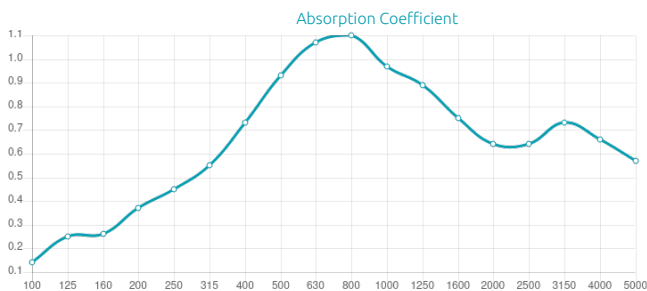

Performance

This product is available in the following Fire Rate:
FG | Furniture Grade

PRODUCT COMPOSITION:

1. Azteka | Natural Wood
2. Natural wood
   - Marine-grade plywood structural frame
   - Calibrated cell acoustic foam

1. Azteka | Lacquered HMDF
2. Lacquered HMDF
   - Marine-grade plywood structural frame
   - Calibrated cell acoustic foam

Range Dimensions:
Azteka - Absorber | 595x595x55mm
- Equipped with four M6 Screw Thread receiver